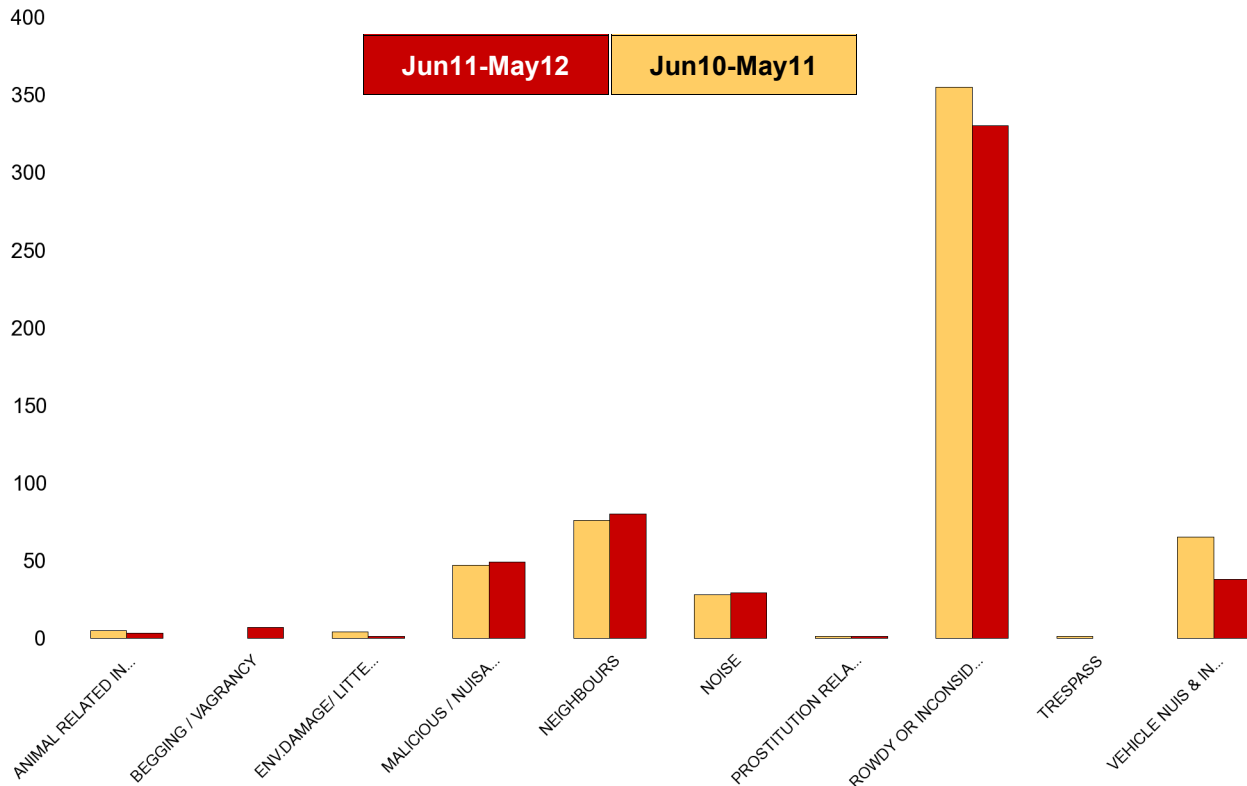

Kettering Town Forum Report

Avondale Grange

NSIR Closing Cat. 1 Desc	No of Incidents (Jun11-May12)	No of Incidents (Jun10-May11)	+/- Incidents	% Change Incidents
AB VEH NOT STOLEN/OBSTRUCT	0	5	-5	-100%
ANIMAL RELATED INC ANTI-SOCIAL	3	5	-2	-40%
BEGGING / VAGRANCY	7	0	7	0%
ENV.DAMAGE/ LITTER/ NEEDLES	1	4	-3	-75%
HOAX CALLS	0	10	-10	-100%
MALICIOUS / NUISANCE COMMS	49	47	2	4%
NEIGHBOURS	80	76	4	5%
NOISE	29	28	1	4%
PROSTITUTION RELATED ACTIVITY	1	1	0	0%
ROWDY OR INCONSIDERATE BEHAV	330	355	-25	-7%
TRESPASS	0	1	-1	-100%
VEHICLE NUIS & INAPPROP VEH US	38	65	-27	-42%
Sum:	538	597	-59	-10%