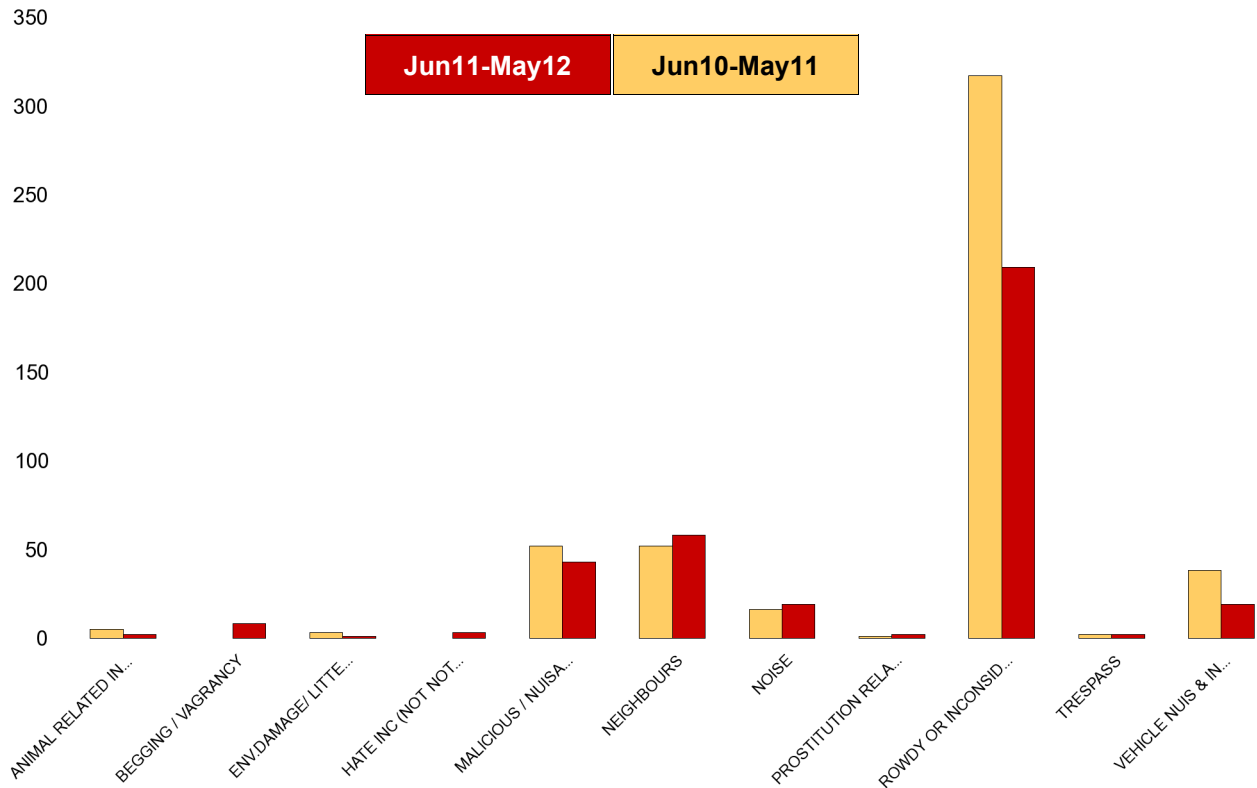

Kettering Town Forum Report

St Michaels and Wicksteed

NSIR Closing Cat. 1 Desc	No of Incidents (Jun11-May12)	No of Incidents (Jun10-May11)	+/- Incidents	% Change Incidents
AB VEH NOT STOLEN/OBSTRUCT	0	8	-8	-100%
ANIMAL RELATED INC ANTI-SOCIAL	2	5	-3	-60%
BEGGING / VAGRANCY	8	0	8	0%
ENV.DAMAGE/ LITTER/ NEEDLES	1	3	-2	-67%
FIREWORK RELATED INCIDENTS	0	3	-3	-100%
HATE INC (NOT NOTIFIABLE CRIME	3	0	3	0%
HOAX CALLS	0	7	-7	-100%
MALICIOUS / NUISANCE COMMS	43	52	-9	-17%
NEIGHBOURS	58	52	6	12%
NOISE	19	16	3	19%
PROSTITUTION RELATED ACTIVITY	2	1	1	100%
ROWDY OR INCONSIDERATE BEHAV	209	317	-108	-34%
STREET DRINKING	0	2	-2	-100%
TRESPASS	2	2	0	0%
VEHICLE NUIS & INAPPROP VEH US	19	38	-19	-50%
Sum:	366	506	-140	-28%