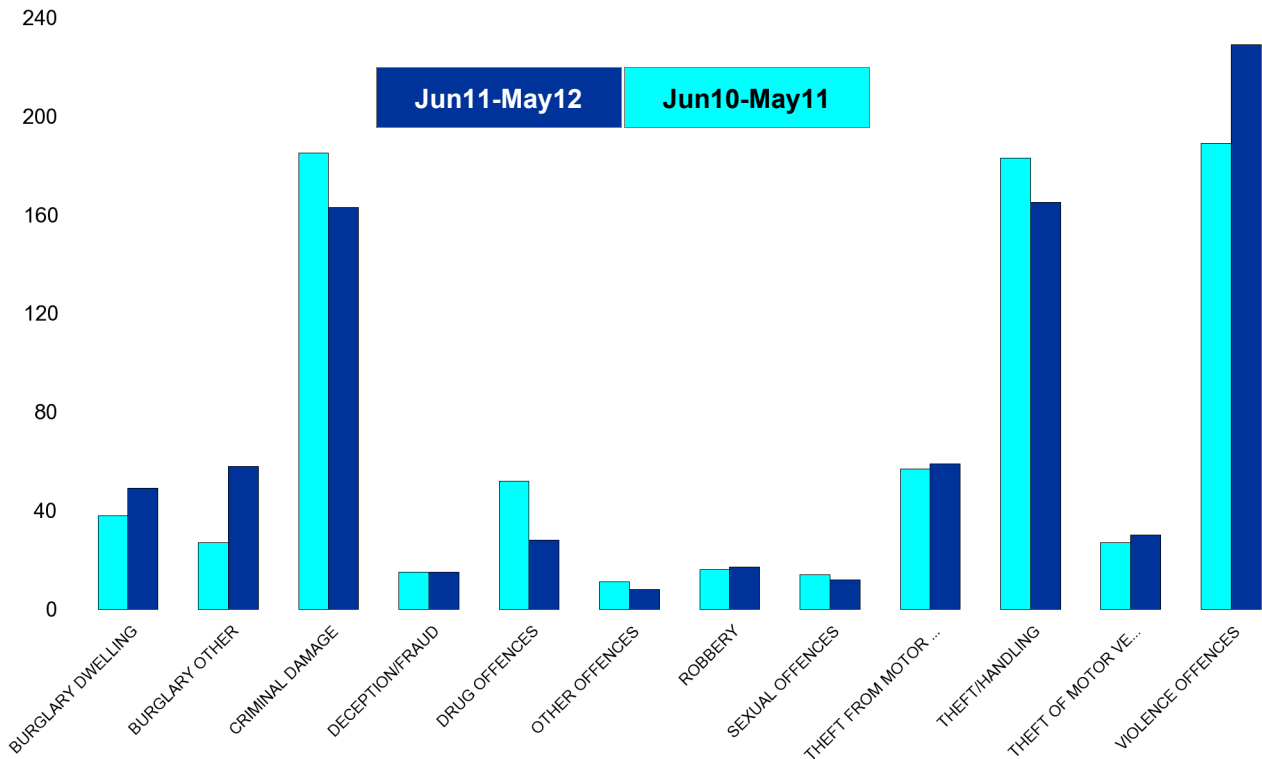

Kettering Town Forum Report

All Saints

HO Group	No of Crimes (Jun11-May12)	No of Crimes (Jun10-May11)	+/- Crime	% Change	No of Cleared Up Crimes	Detection Rate (Past 12 Months)
BURGLARY DWELLING	49	38	11	29%	15	31%
BURGLARY OTHER	58	27	31	115%	6	10%
CRIMINAL DAMAGE	163	185	-22	-12%	40	25%
DECEPTION/FRAUD	15	15	0	0%	4	27%
DRUG OFFENCES	28	52	-24	-46%	25	89%
OTHER OFFENCES	8	11	-3	-27%	4	50%
ROBBERY	17	16	1	6%	4	24%
SEXUAL OFFENCES	12	14	-2	-14%	7	58%
THEFT FROM MOTOR VEHICLES	59	57	2	4%	3	5%
THEFT/HANDLING	165	183	-18	-10%	49	30%
THEFT OF MOTOR VEHICLES	30	27	3	11%	3	10%
VIOLENCE OFFENCES	229	189	40	21%	81	35%
Sum:	833	814	19	2%	241	29%