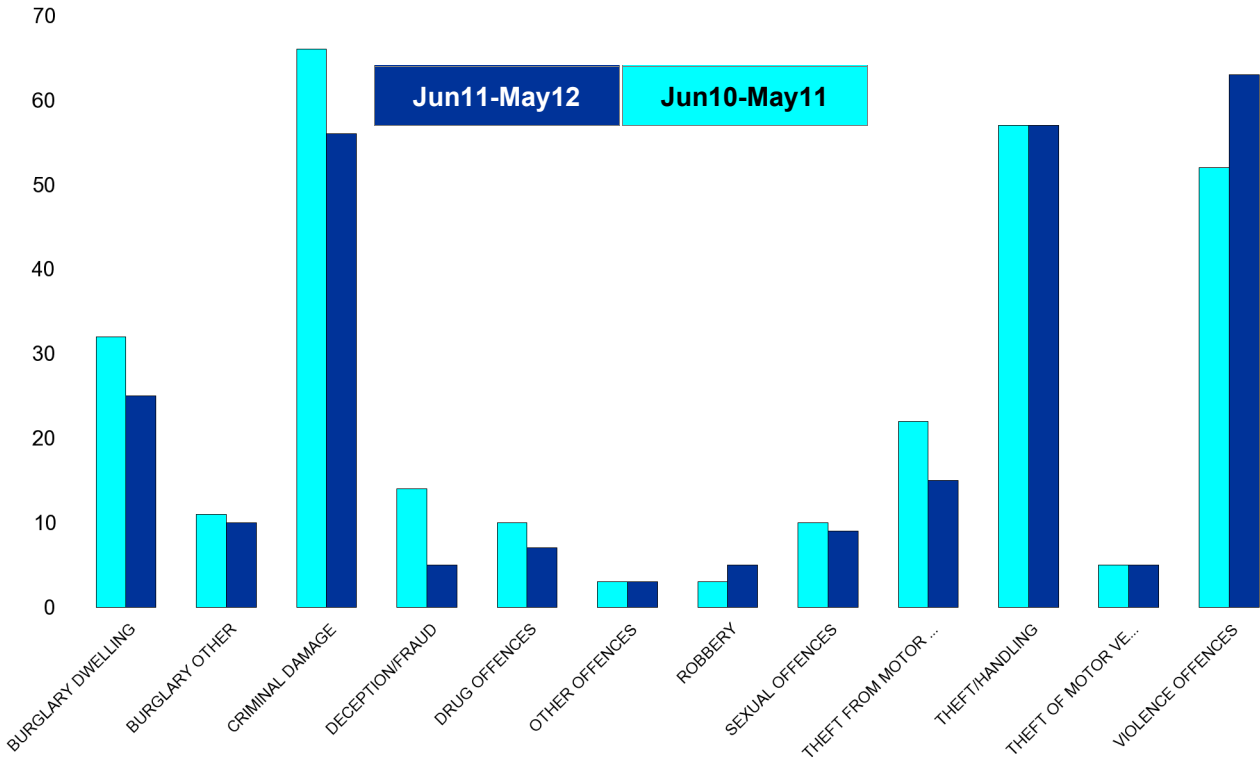

Kettering Town Forum Report

Pipers Hill

HO Group	No of Crimes (Jun11-May12)	No of Crimes (Jun10-May11)	+/- Crime	% Change	No of Cleared Up Crimes	Detection Rate (Past 12 Months)
BURGLARY DWELLING	25	32	-7	-22%	7	28%
BURGLARY OTHER	10	11	-1	-9%	0	0%
CRIMINAL DAMAGE	56	66	-10	-15%	11	20%
DECEPTION/FRAUD	5	14	-9	-64%	0	0%
DRUG OFFENCES	7	10	-3	-30%	6	86%
OTHER OFFENCES	3	3	0	0%	1	33%
ROBBERY	5	3	2	67%	0	0%
SEXUAL OFFENCES	9	10	-1	-10%	3	33%
THEFT FROM MOTOR VEHICLES	15	22	-7	-32%	2	13%
THEFT/HANDLING	57	57	0	0%	14	25%
THEFT OF MOTOR VEHICLES	5	5	0	0%	2	40%
VIOLENCE OFFENCES	63	52	11	21%	31	49%
Sum:	260	285	-25	-9%	77	30%