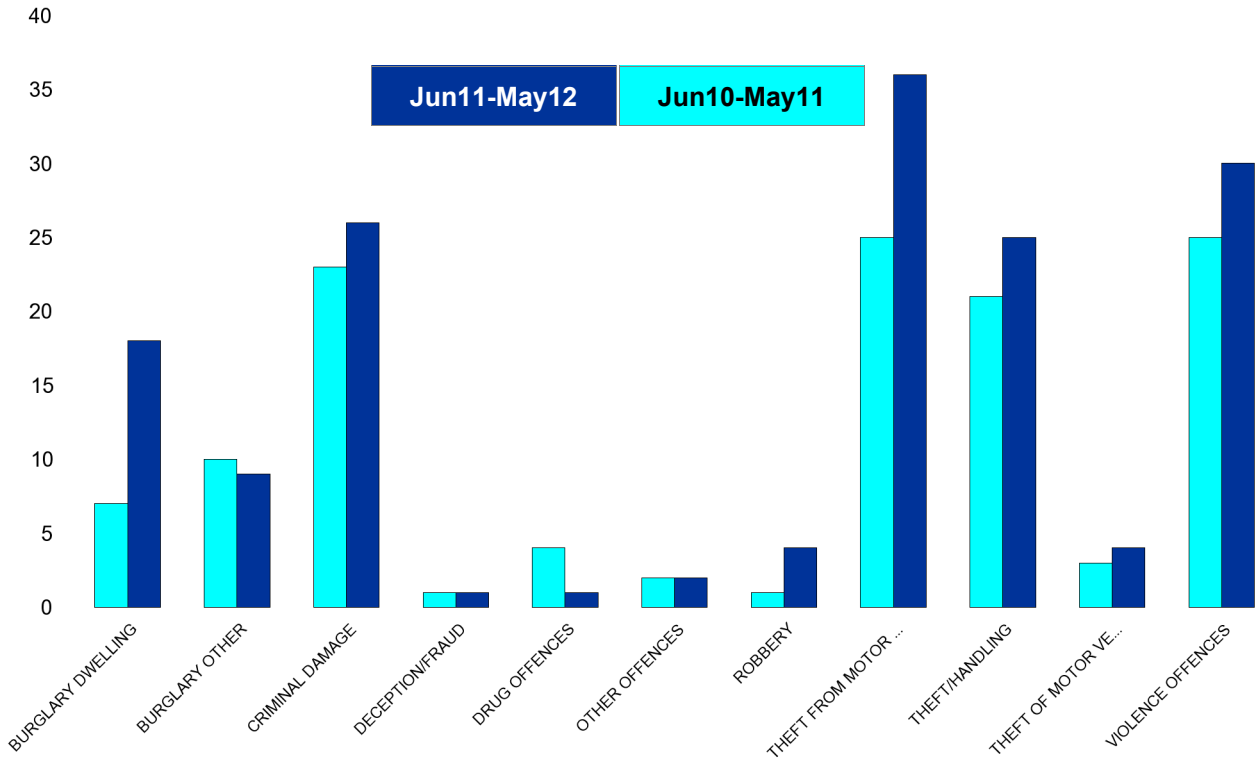

Kettering Town Forum Report

Brambleside

HO Group	No of Crimes (Jun11-May12)	No of Crimes (Jun10-May11)	+/- Crime	% Change	No of Cleared Up Crimes	Detection Rate (Past 12 Months)
BURGLARY DWELLING	18	7	11	157%	0	0%
BURGLARY OTHER	9	10	-1	-10%	0	0%
CRIMINAL DAMAGE	26	23	3	13%	5	19%
DECEPTION/FRAUD	1	1	0	0%	0	0%
DRUG OFFENCES	1	4	-3	-75%	1	100%
OTHER OFFENCES	2	2	0	0%	1	50%
ROBBERY	4	1	3	300%	1	25%
THEFT FROM MOTOR VEHICLES	36	25	11	44%	0	0%
THEFT/HANDLING	25	21	4	19%	5	20%
THEFT OF MOTOR VEHICLES	4	3	1	33%	0	0%
VIOLENCE OFFENCES	30	25	5	20%	12	40%
Sum:	156	122	34	28%	25	16%