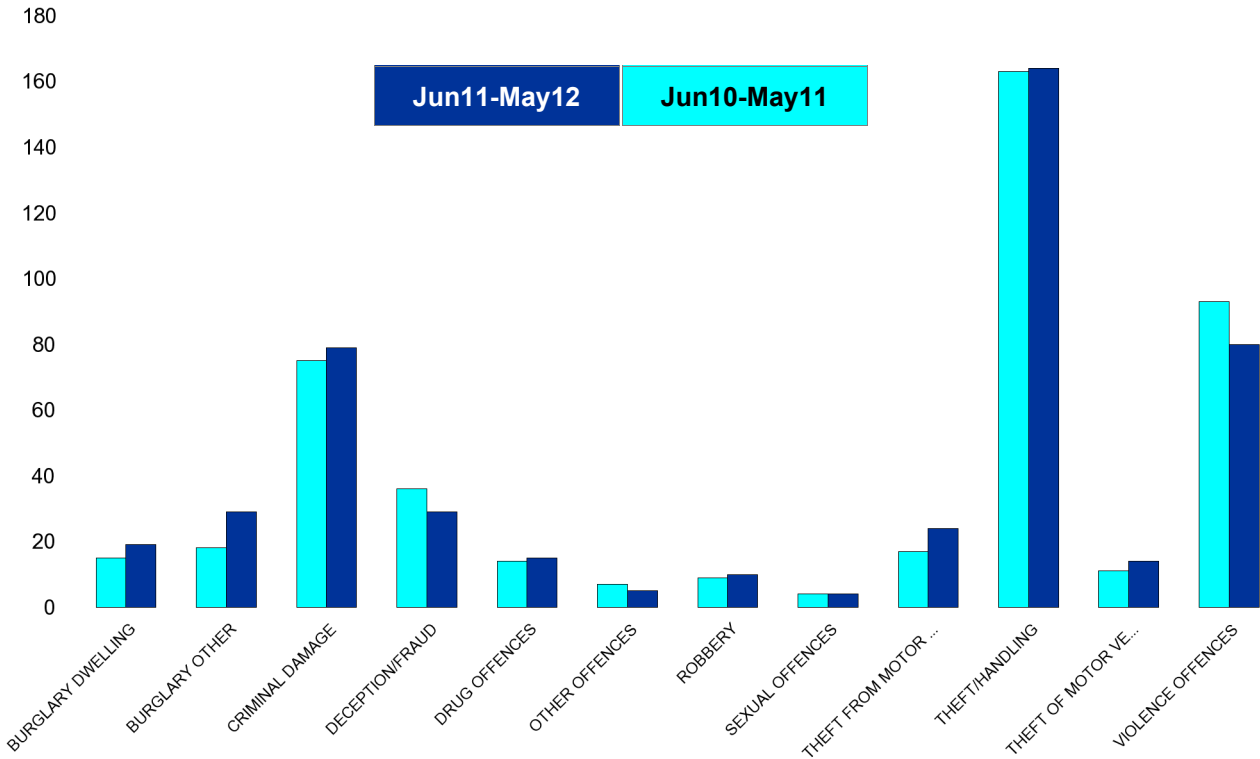

Kettering Town Forum Report

Northfield

HO Group	No of Crimes (Jun11-May12)	No of Crimes (Jun10-May11)	+/- Crime	% Change
BURGLARY DWELLING	19	15	4	27%
BURGLARY OTHER	29	18	11	61%
CRIMINAL DAMAGE	79	75	4	5%
DECEPTION/FRAUD	29	36	-7	-19%
DRUG OFFENCES	15	14	1	7%
OTHER OFFENCES	5	7	-2	-29%
ROBBERY	10	9	1	11%
SEXUAL OFFENCES	4	4	0	0%
THEFT FROM MOTOR VEHICLES	24	17	7	41%
THEFT/HANDLING	164	163	1	1%
THEFT OF MOTOR VEHICLES	14	11	3	27%
VIOLENCE OFFENCES	80	93	-13	-14%
Sum:	472	462	10	2%

No of Cleared Up Crimes	Detection Rate (Past 12 Months)
1	5%
0	0%
22	28%
4	14%
13	87%
5	100%
5	50%
0	0%
1	4%
84	51%
2	14%
38	48%
175	37%