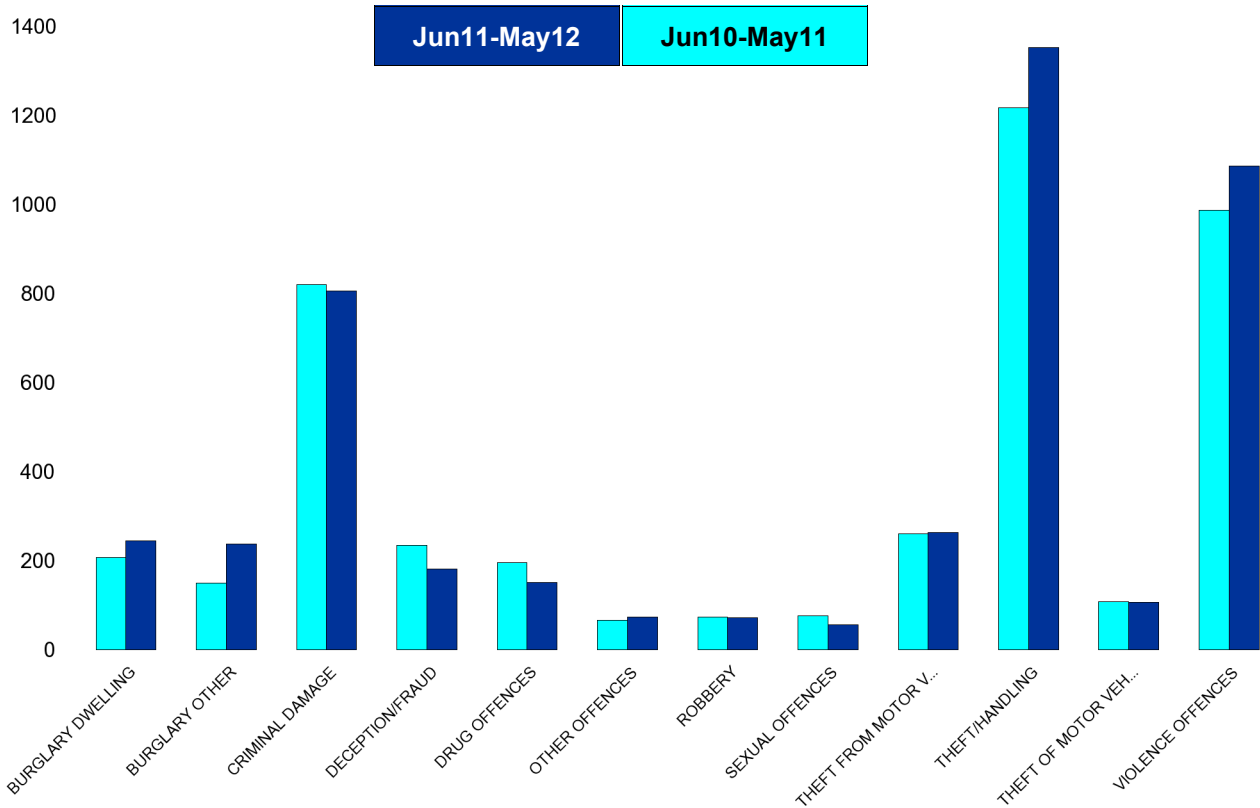

# Kettering Town Forum Report

## Kettering Town SCT - Crime

HO Group	No of Crimes (Jun11-May12)	No of Crimes (Jun10-May11)	+/- Crime	% Change	No of Cleared Up Crimes	Detection Rate (Past 12 Months)
BURGLARY DWELLING	245	208	37	18%	40	16%
BURGLARY OTHER	237	150	87	58%	15	6%
CRIMINAL DAMAGE	806	821	-15	-2%	194	24%
DECEPTION/FRAUD	182	235	-53	-23%	50	27%
DRUG OFFENCES	151	196	-45	-23%	140	93%
OTHER OFFENCES	73	67	6	9%	47	64%
ROBBERY	72	73	-1	-1%	17	24%
SEXUAL OFFENCES	56	76	-20	-26%	22	39%
THEFT FROM MOTOR VEHICLES	263	260	3	1%	12	5%
THEFT/HANDLING	1353	1218	135	11%	474	35%
THEFT OF MOTOR VEHICLES	106	108	-2	-2%	26	25%
VIOLENCE OFFENCES	1087	987	100	10%	499	46%
<b>Sum:</b>	<b>4631</b>	<b>4399</b>	<b>232</b>	<b>5%</b>	<b>1536</b>	<b>33%</b>