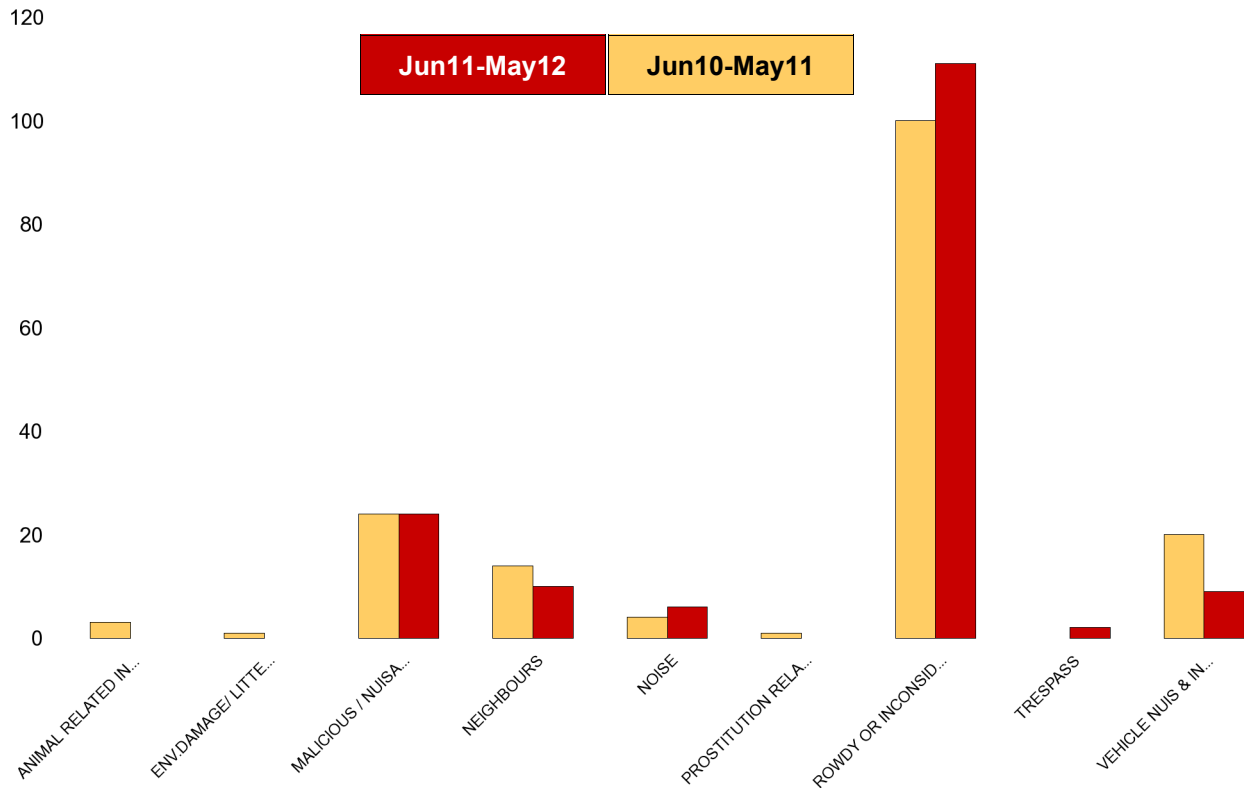

Kettering Town Forum Report

Ise Lodge

NSIR Closing Cat. 1 Desc	No of Incidents (Jun11-May12)	No of Incidents (Jun10-May11)	+/- Incidents	% Change Incidents
AB VEH NOT STOLEN/OBSTRUCT	0	6	-6	-100%
ANIMAL RELATED INC ANTI-SOCIAL	0	3	-3	-100%
ENV.DAMAGE/ LITTER/ NEEDLES	0	1	-1	-100%
FIREWORK RELATED INCIDENTS	0	1	-1	-100%
HOAX CALLS	0	1	-1	-100%
MALICIOUS / NUISANCE COMMS	24	24	0	0%
NEIGHBOURS	10	14	-4	-29%
NOISE	6	4	2	50%
PROSTITUTION RELATED ACTIVITY	0	1	-1	-100%
ROWDY OR INCONSIDERATE BEHAV	111	100	11	11%
TRESPASS	2	0	2	0%
VEHICLE NUIS & INAPPROP VEH US	9	20	-11	-55%
Sum:	162	175	-13	-7%