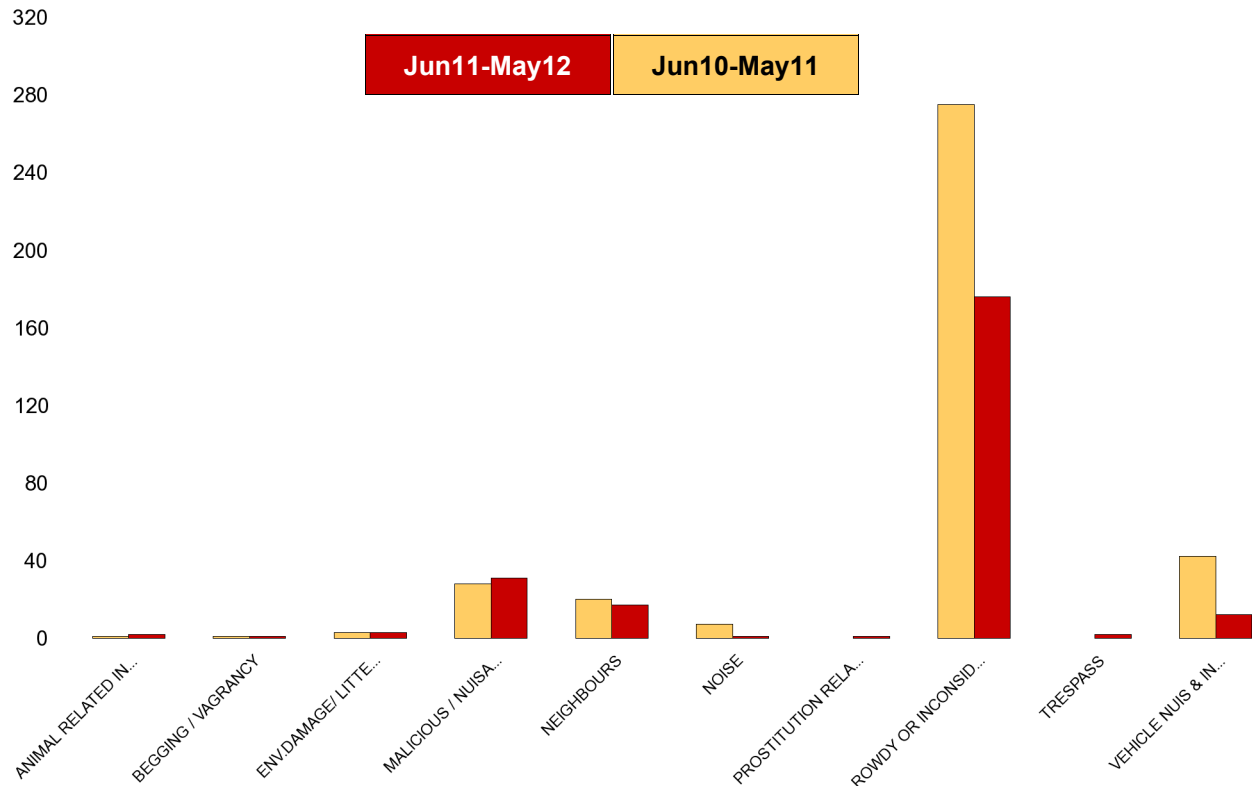

Kettering Town Forum Report

Pipers Hill

NSIR Closing Cat. 1 Desc	No of Incidents (Jun11-May12)	No of Incidents (Jun10-May11)	+/- Incidents	% Change Incidents
AB VEH NOT STOLEN/OBSTRUCT	0	5	-5	-100%
ANIMAL RELATED INC ANTI-SOCIAL	2	1	1	100%
BEGGING / VAGRANCY	1	1	0	0%
ENV.DAMAGE/ LITTER/ NEEDLES	3	3	0	0%
HOAX CALLS	0	6	-6	-100%
MALICIOUS / NUISANCE COMMS	31	28	3	11%
NEIGHBOURS	17	20	-3	-15%
NOISE	1	7	-6	-86%
PROSTITUTION RELATED ACTIVITY	1	0	1	0%
ROWDY OR INCONSIDERATE BEHAV	176	275	-99	-36%
STREET DRINKING	0	1	-1	-100%
TRESPASS	2	0	2	0%
VEHICLE NUIS & INAPPROP VEH US	12	42	-30	-71%
Sum:	246	389	-143	-37%