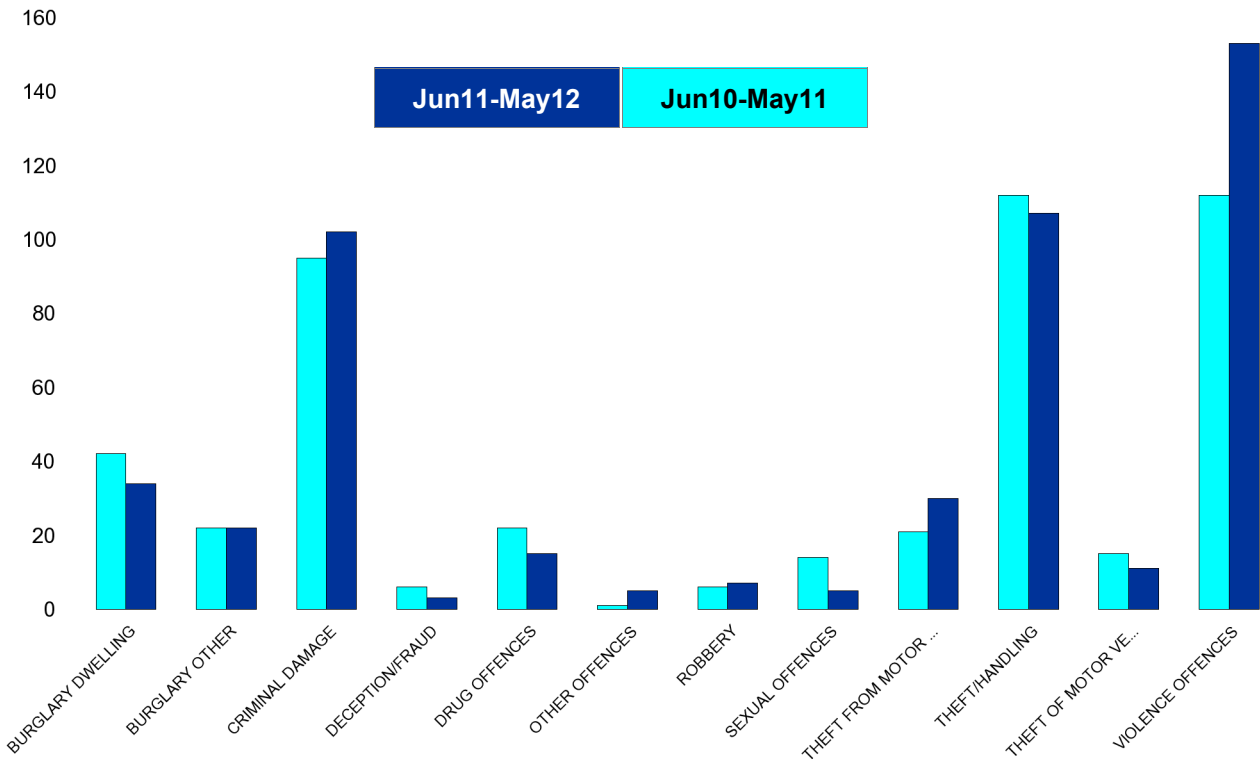

Kettering Town Forum Report

Avondale Grange

HO Group	No of Crimes (Jun11-May12)	No of Crimes (Jun10-May11)	+/- Crime	% Change
BURGLARY DWELLING	34	42	-8	-19%
BURGLARY OTHER	22	22	0	0%
CRIMINAL DAMAGE	102	95	7	7%
DECEPTION/FRAUD	3	6	-3	-50%
DRUG OFFENCES	15	22	-7	-32%
OTHER OFFENCES	5	1	4	400%
ROBBERY	7	6	1	17%
SEXUAL OFFENCES	5	14	-9	-64%
THEFT FROM MOTOR VEHICLES	30	21	9	43%
THEFT/HANDLING	107	112	-5	-4%
THEFT OF MOTOR VEHICLES	11	15	-4	-27%
VIOLENCE OFFENCES	153	112	41	37%
Sum:	494	468	26	6%

No of Cleared Up Crimes	Detection Rate (Past 12 Months)
5	15%
2	9%
17	17%
0	0%
15	100%
2	40%
2	29%
1	20%
1	3%
31	29%
3	27%
77	50%
156	32%