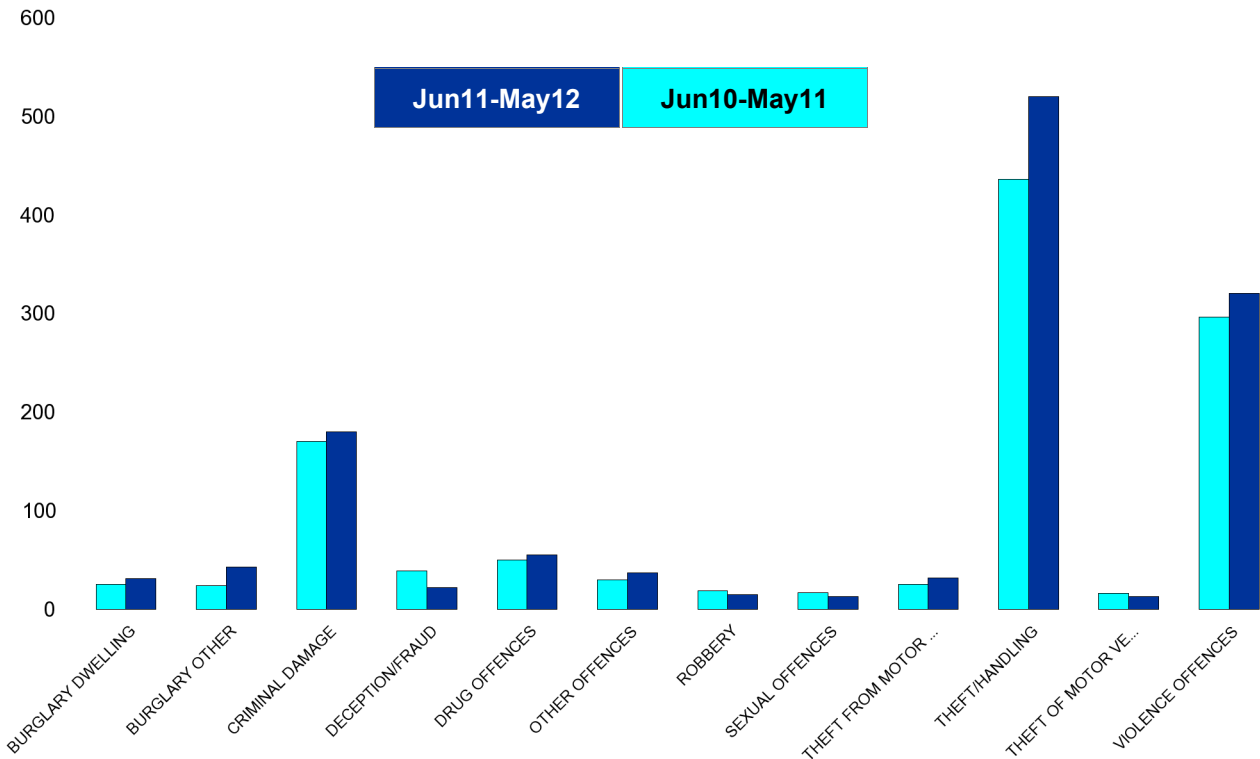

Kettering Town Forum Report

William Knibb

HO Group	No of Crimes (Jun11-May12)	No of Crimes (Jun10-May11)	+/- Crime	% Change
BURGLARY DWELLING	31	25	6	24%
BURGLARY OTHER	43	24	19	79%
CRIMINAL DAMAGE	180	170	10	6%
DECEPTION/FRAUD	22	39	-17	-44%
DRUG OFFENCES	55	50	5	10%
OTHER OFFENCES	37	30	7	23%
ROBBERY	15	19	-4	-21%
SEXUAL OFFENCES	13	17	-4	-24%
THEFT FROM MOTOR VEHICLES	32	25	7	28%
THEFT/HANDLING	520	436	84	19%
THEFT OF MOTOR VEHICLES	13	16	-3	-19%
VIOLENCE OFFENCES	320	296	24	8%
Sum:	1281	1147	134	12%

No of Cleared Up Crimes	Detection Rate (Past 12 Months)
8	26%
5	12%
44	24%
9	41%
54	98%
23	62%
1	7%
7	54%
1	3%
210	40%
8	62%
180	56%
550	43%