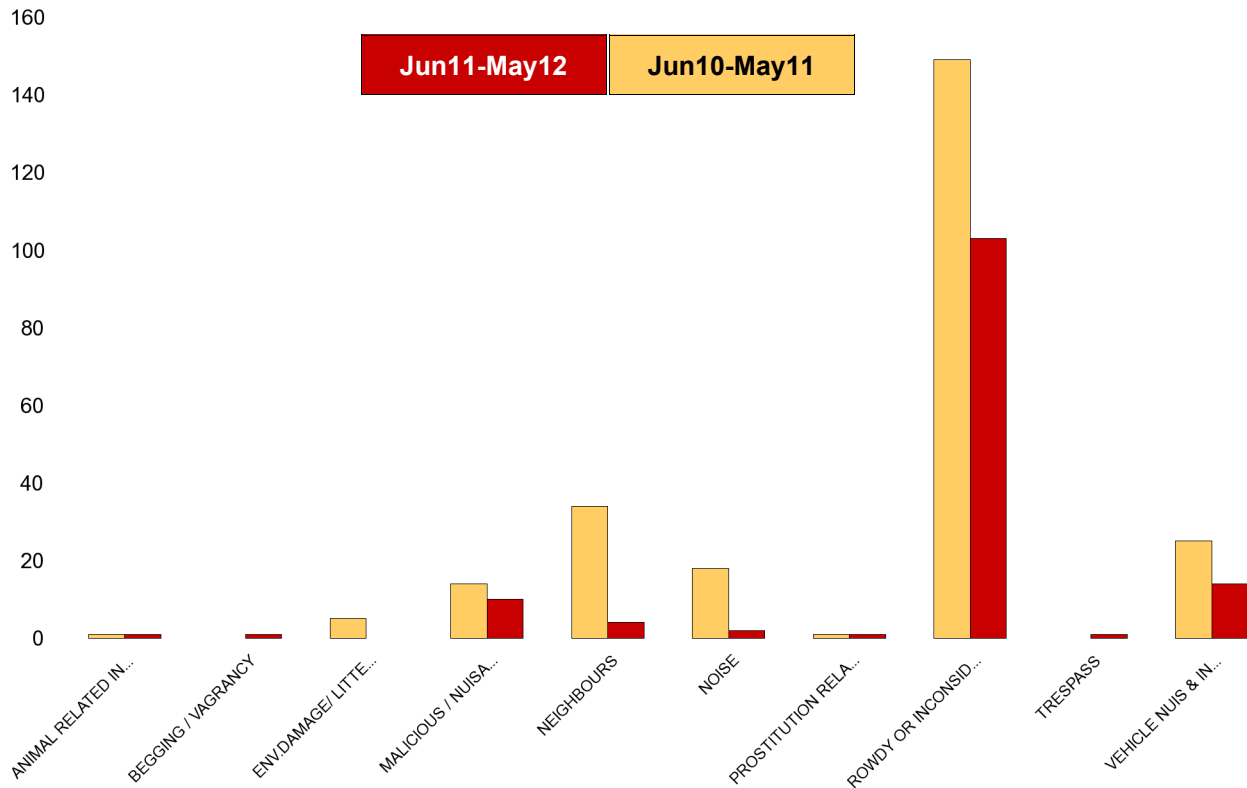

Kettering Town Forum Report

St Peters

NSIR Closing Cat. 1 Desc	No of Incidents (Jun11-May12)	No of Incidents (Jun10-May11)	+/- Incidents	% Change Incidents
AB VEH NOT STOLEN/OBSTRUCT	0	6	-6	-100%
ANIMAL RELATED INC ANTI-SOCIAL	1	1	0	0%
BEGGING / VAGRANCY	1	0	1	0%
ENV.DAMAGE/ LITTER/ NEEDLES	0	5	-5	-100%
HOAX CALLS	0	4	-4	-100%
MALICIOUS / NUISANCE COMMS	10	14	-4	-29%
NEIGHBOURS	4	34	-30	-88%
NOISE	2	18	-16	-89%
PROSTITUTION RELATED ACTIVITY	1	1	0	0%
ROWDY OR INCONSIDERATE BEHAV	103	149	-46	-31%
TRESPASS	1	0	1	0%
VEHICLE NUIS & INAPPROP VEH US	14	25	-11	-44%
Sum:	137	257	-120	-47%