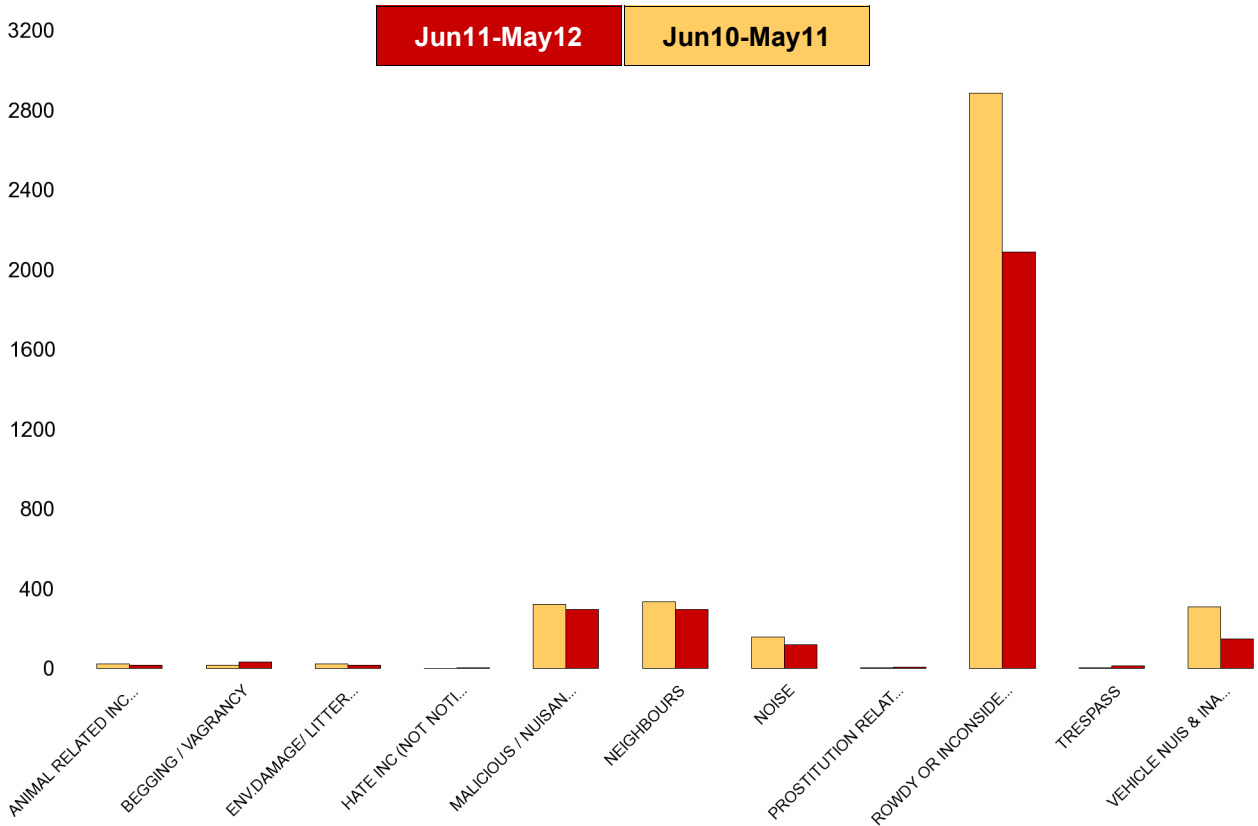

Kettering Town Forum Report

Kettering Town SCT - ASB

NSIR Closing Cat. 1 Desc	No of Incidents (Jun11-May12)	No of Incidents (Jun10-May11)	+/- Incidents	% Change Incidents
AB VEH NOT STOLEN/OBSTRUCT	0	66	-66	-100%
ANIMAL RELATED INC ANTI-SOCIAL	19	23	-4	-17%
BEGGING / VAGRANCY	33	17	16	94%
ENV.DAMAGE/ LITTER/ NEEDLES	17	25	-8	-32%
FIREWORK RELATED INCIDENTS	0	11	-11	-100%
HATE INC (NOT NOTIFIABLE CRIME	6	2	4	200%
HOAX CALLS	0	77	-77	-100%
MALICIOUS / NUISANCE COMMS	296	323	-27	-8%
NEIGHBOURS	296	335	-39	-12%
NOISE	119	159	-40	-25%
PROSTITUTION RELATED ACTIVITY	9	5	4	80%
ROWDY OR INCONSIDERATE BEHAV	2090	2889	-799	-28%
STREET DRINKING	0	19	-19	-100%
TRESPASS	13	4	9	225%
VEHICLE NUIS & INAPPROP VEH US	150	309	-159	-51%
Sum:	3048	4264	-1,216	-29%