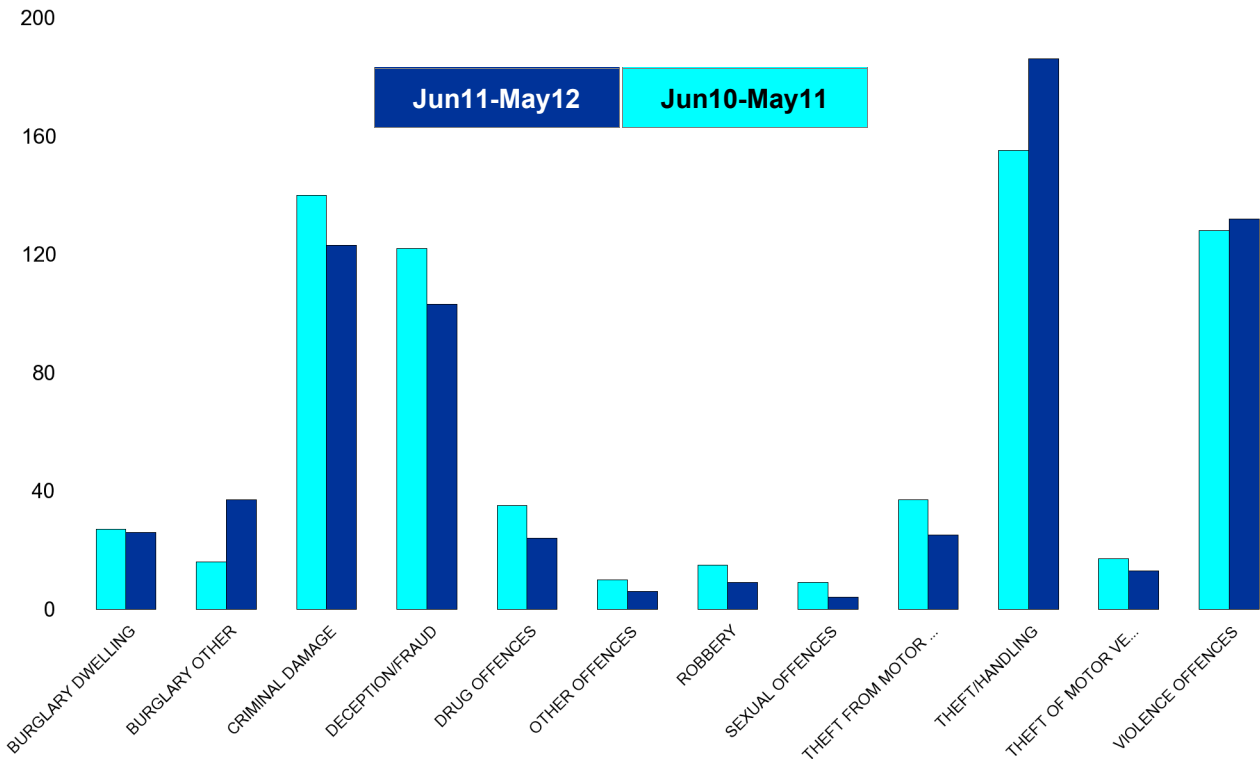

Kettering Town Forum Report

St Michaels and Wicksteed

HO Group	No of Crimes (Jun11-May12)	No of Crimes (Jun10-May11)	+/- Crime	% Change
BURGLARY DWELLING	26	27	-1	-4%
BURGLARY OTHER	37	16	21	131%
CRIMINAL DAMAGE	123	140	-17	-12%
DECEPTION/FRAUD	103	122	-19	-16%
DRUG OFFENCES	24	35	-11	-31%
OTHER OFFENCES	6	10	-4	-40%
ROBBERY	9	15	-6	-40%
SEXUAL OFFENCES	4	9	-5	-56%
THEFT FROM MOTOR VEHICLES	25	37	-12	-32%
THEFT/HANDLING	186	155	31	20%
THEFT OF MOTOR VEHICLES	13	17	-4	-24%
VIOLENCE OFFENCES	132	128	4	3%
Sum:	688	711	-23	-3%

No of Cleared Up Crimes	Detection Rate (Past 12 Months)
4	15%
1	3%
44	36%
33	32%
20	83%
8	133%
4	44%
1	25%
1	4%
56	30%
4	31%
50	38%
226	33%