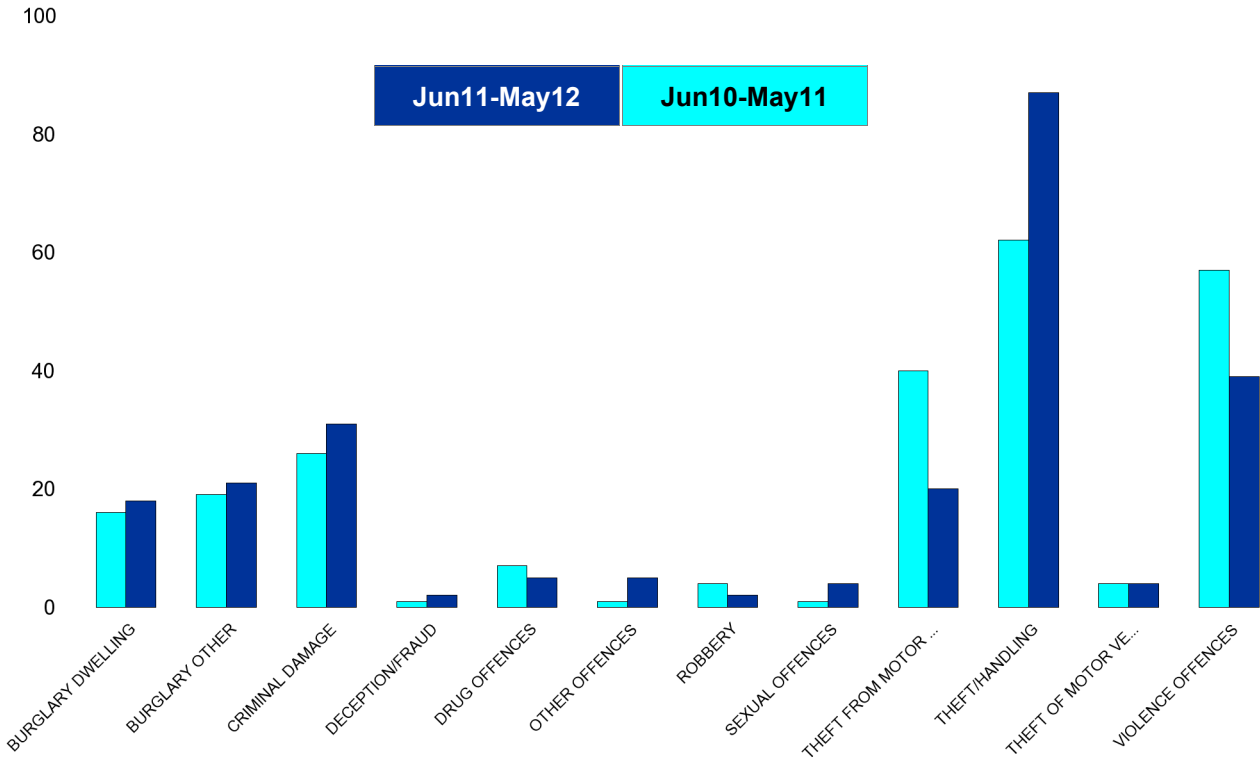

Kettering Town Forum Report

St Peters

HO Group	No of Crimes (Jun11-May12)	No of Crimes (Jun10-May11)	+/- Crime	% Change
BURGLARY DWELLING	18	16	2	13%
BURGLARY OTHER	21	19	2	11%
CRIMINAL DAMAGE	31	26	5	19%
DECEPTION/FRAUD	2	1	1	100%
DRUG OFFENCES	5	7	-2	-29%
OTHER OFFENCES	5	1	4	400%
ROBBERY	2	4	-2	-50%
SEXUAL OFFENCES	4	1	3	300%
THEFT FROM MOTOR VEHICLES	20	40	-20	-50%
THEFT/HANDLING	87	62	25	40%
THEFT OF MOTOR VEHICLES	4	4	0	0%
VIOLENCE OFFENCES	39	57	-18	-32%
Sum:	238	238	0	0%

No of Cleared Up Crimes	Detection Rate (Past 12 Months)
0	0%
1	5%
7	23%
0	0%
5	100%
1	20%
0	0%
2	50%
0	0%
16	18%
0	0%
17	44%
49	21%