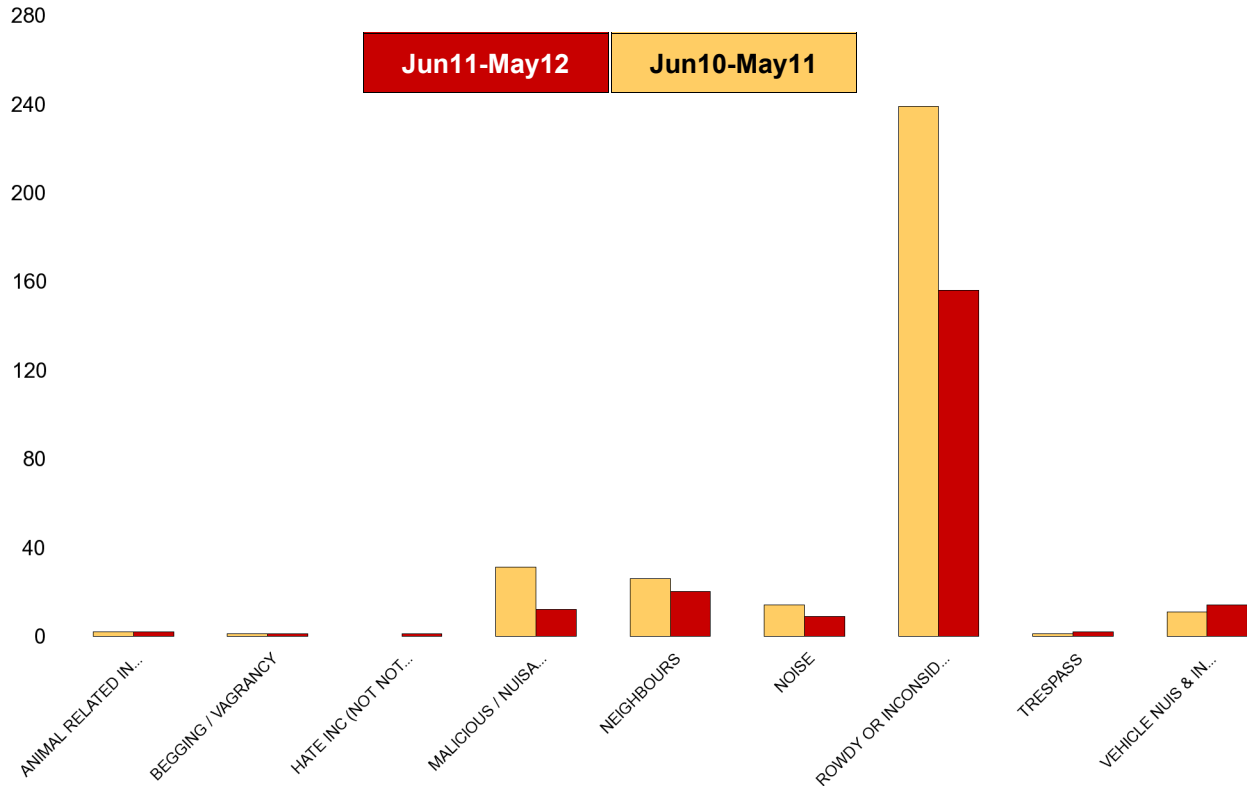

Kettering Town Forum Report

Northfield

NSIR Closing Cat. 1 Desc	No of Incidents (Jun11-May12)	No of Incidents (Jun10-May11)	+/- Incidents	% Change Incidents
AB VEH NOT STOLEN/OBSTRUCT	0	9	-9	-100%
ANIMAL RELATED INC ANTI-SOCIAL	2	2	0	0%
BEGGING / VAGRANCY	1	1	0	0%
FIREWORK RELATED INCIDENTS	0	2	-2	-100%
HATE INC (NOT NOTIFIABLE CRIME	1	0	1	0%
HOAX CALLS	0	5	-5	-100%
MALICIOUS / NUISANCE COMMS	12	31	-19	-61%
NEIGHBOURS	20	26	-6	-23%
NOISE	9	14	-5	-36%
ROWDY OR INCONSIDERATE BEHAV	156	239	-83	-35%
STREET DRINKING	0	2	-2	-100%
TRESPASS	2	1	1	100%
VEHICLE NUIS & INAPPROP VEH US	14	11	3	27%
Sum:	217	343	-126	-37%