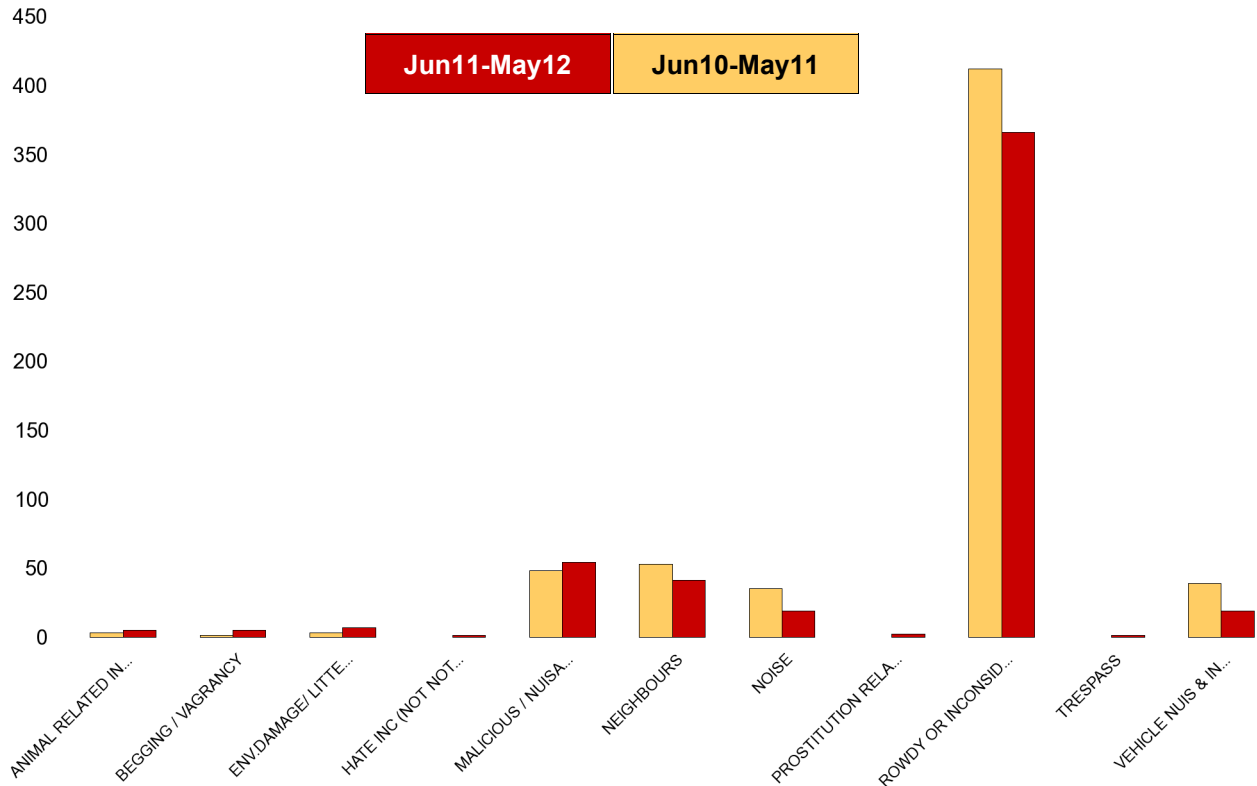

Kettering Town Forum Report

All Saints

NSIR Closing Cat. 1 Desc	No of Incidents (Jun11-May12)	No of Incidents (Jun10-May11)	+/- Incidents	% Change Incidents
AB VEH NOT STOLEN/OBSTRUCT	0	14	-14	-100%
ANIMAL RELATED INC ANTI-SOCIAL	5	3	2	67%
BEGGING / VAGRANCY	5	1	4	400%
ENV.DAMAGE/ LITTER/ NEEDLES	7	3	4	133%
FIREWORK RELATED INCIDENTS	0	1	-1	-100%
HATE INC (NOT NOTIFIABLE CRIME	1	0	1	0%
HOAX CALLS	0	8	-8	-100%
MALICIOUS / NUISANCE COMMS	54	48	6	13%
NEIGHBOURS	41	53	-12	-23%
NOISE	19	35	-16	-46%
PROSTITUTION RELATED ACTIVITY	2	0	2	0%
ROWDY OR INCONSIDERATE BEHAV	366	412	-46	-11%
STREET DRINKING	0	5	-5	-100%
TRESPASS	1	0	1	0%
VEHICLE NUIS & INAPPROP VEH US	19	39	-20	-51%
Sum:	520	622	-102	-16%