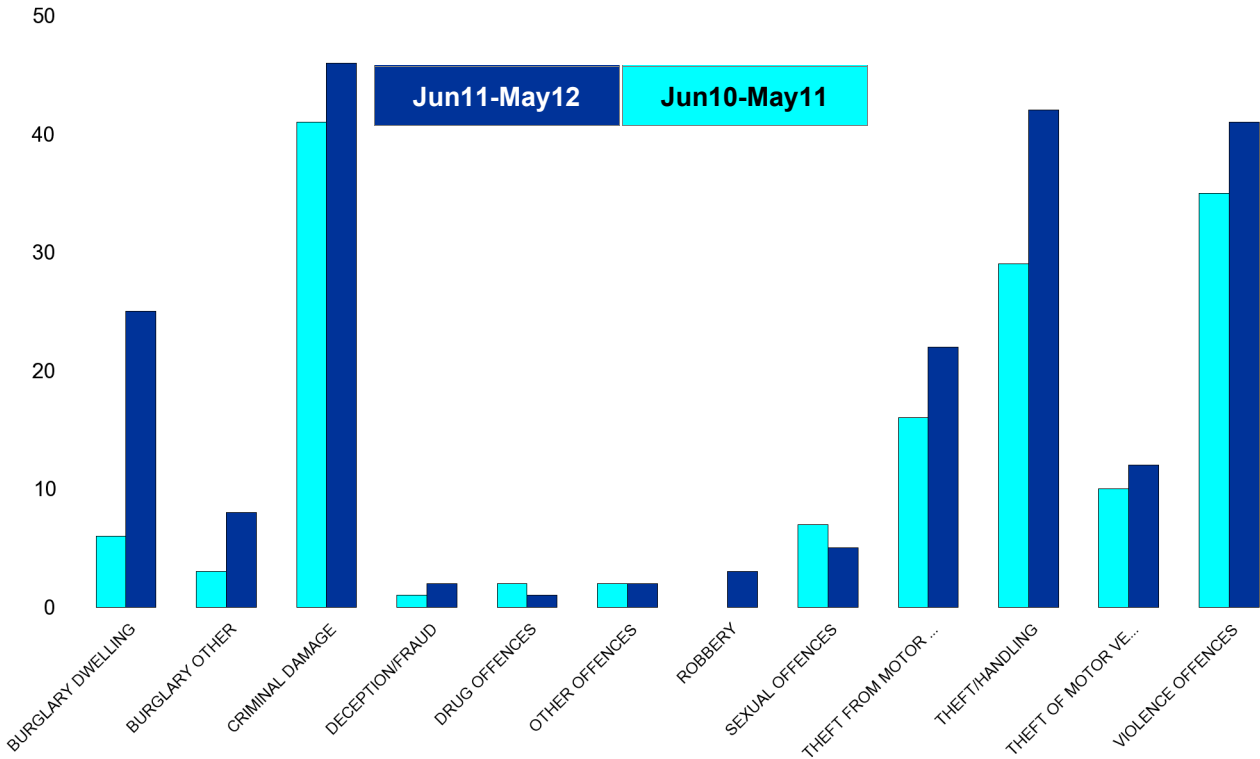

Kettering Town Forum Report

Ise Lodge

HO Group	No of Crimes (Jun11-May12)	No of Crimes (Jun10-May11)	+/- Crime	% Change	No of Cleared Up Crimes	Detection Rate (Past 12 Months)
BURGLARY DWELLING	25	6	19	317%	0	0%
BURGLARY OTHER	8	3	5	167%	0	0%
CRIMINAL DAMAGE	46	41	5	12%	4	9%
DECEPTION/FRAUD	2	1	1	100%	0	0%
DRUG OFFENCES	1	2	-1	-50%	1	100%
OTHER OFFENCES	2	2	0	0%	2	100%
ROBBERY	3	0	3	0%	0	0%
SEXUAL OFFENCES	5	7	-2	-29%	1	20%
THEFT FROM MOTOR VEHICLES	22	16	6	38%	3	14%
THEFT/HANDLING	42	29	13	45%	9	21%
THEFT OF MOTOR VEHICLES	12	10	2	20%	4	33%
VIOLENCE OFFENCES	41	35	6	17%	13	32%
Sum:	209	152	57	38%	37	18%