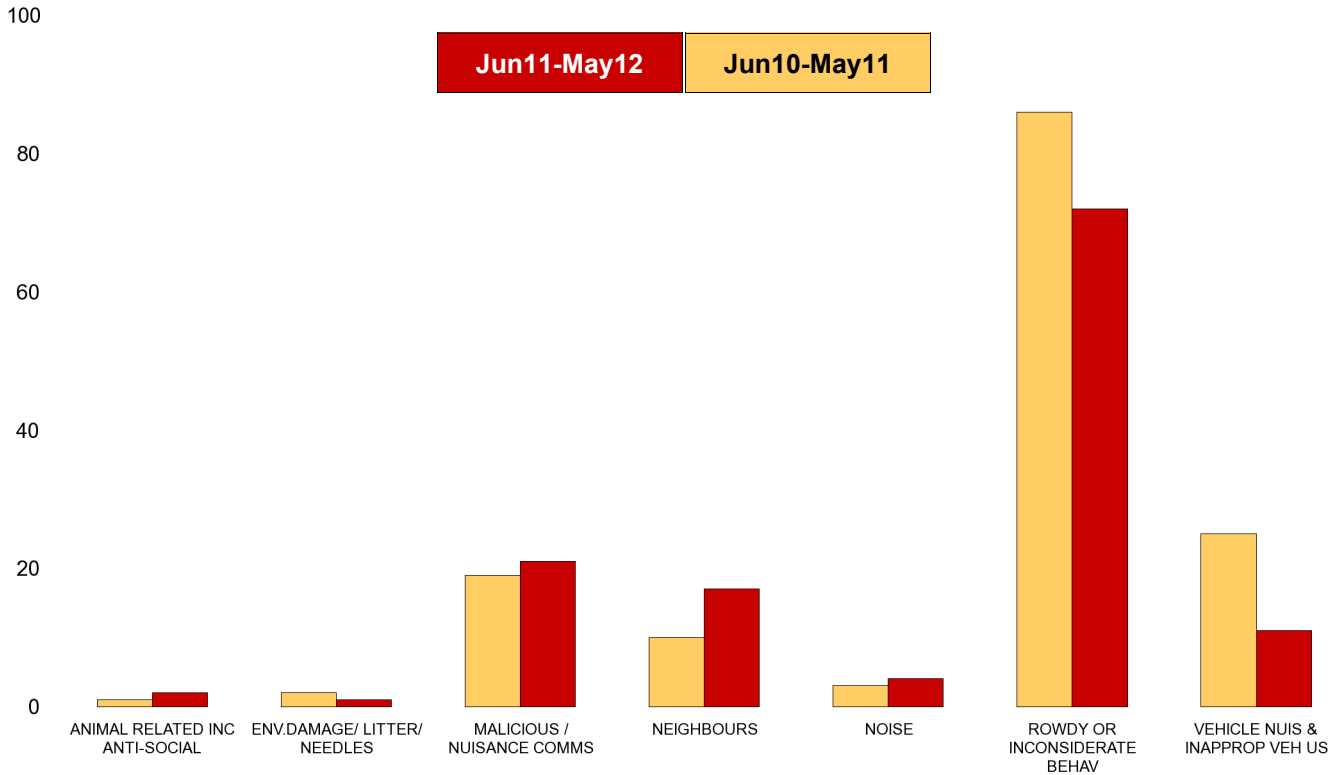

Kettering Town Forum Report

Brambleside

NSIR Closing Cat. 1 Desc	No of Incidents (Jun11-May12)	No of Incidents (Jun10-May11)	+/- Incidents	% Change Incidents
AB VEH NOT STOLEN/OBSTRUCT	0	6	-6	-100%
ANIMAL RELATED INC ANTI-SOCIAL	2	1	1	100%
ENV.DAMAGE/ LITTER/ NEEDLES	1	2	-1	-50%
FIREWORK RELATED INCIDENTS	0	2	-2	-100%
HOAX CALLS	0	2	-2	-100%
MALICIOUS / NUISANCE COMMS	21	19	2	11%
NEIGHBOURS	17	10	7	70%
NOISE	4	3	1	33%
ROWDY OR INCONSIDERATE BEHAV	72	86	-14	-16%
STREET DRINKING	0	1	-1	-100%
VEHICLE NUIS & INAPPROP VEH US	11	25	-14	-56%
Sum:	128	157	-29	-18%