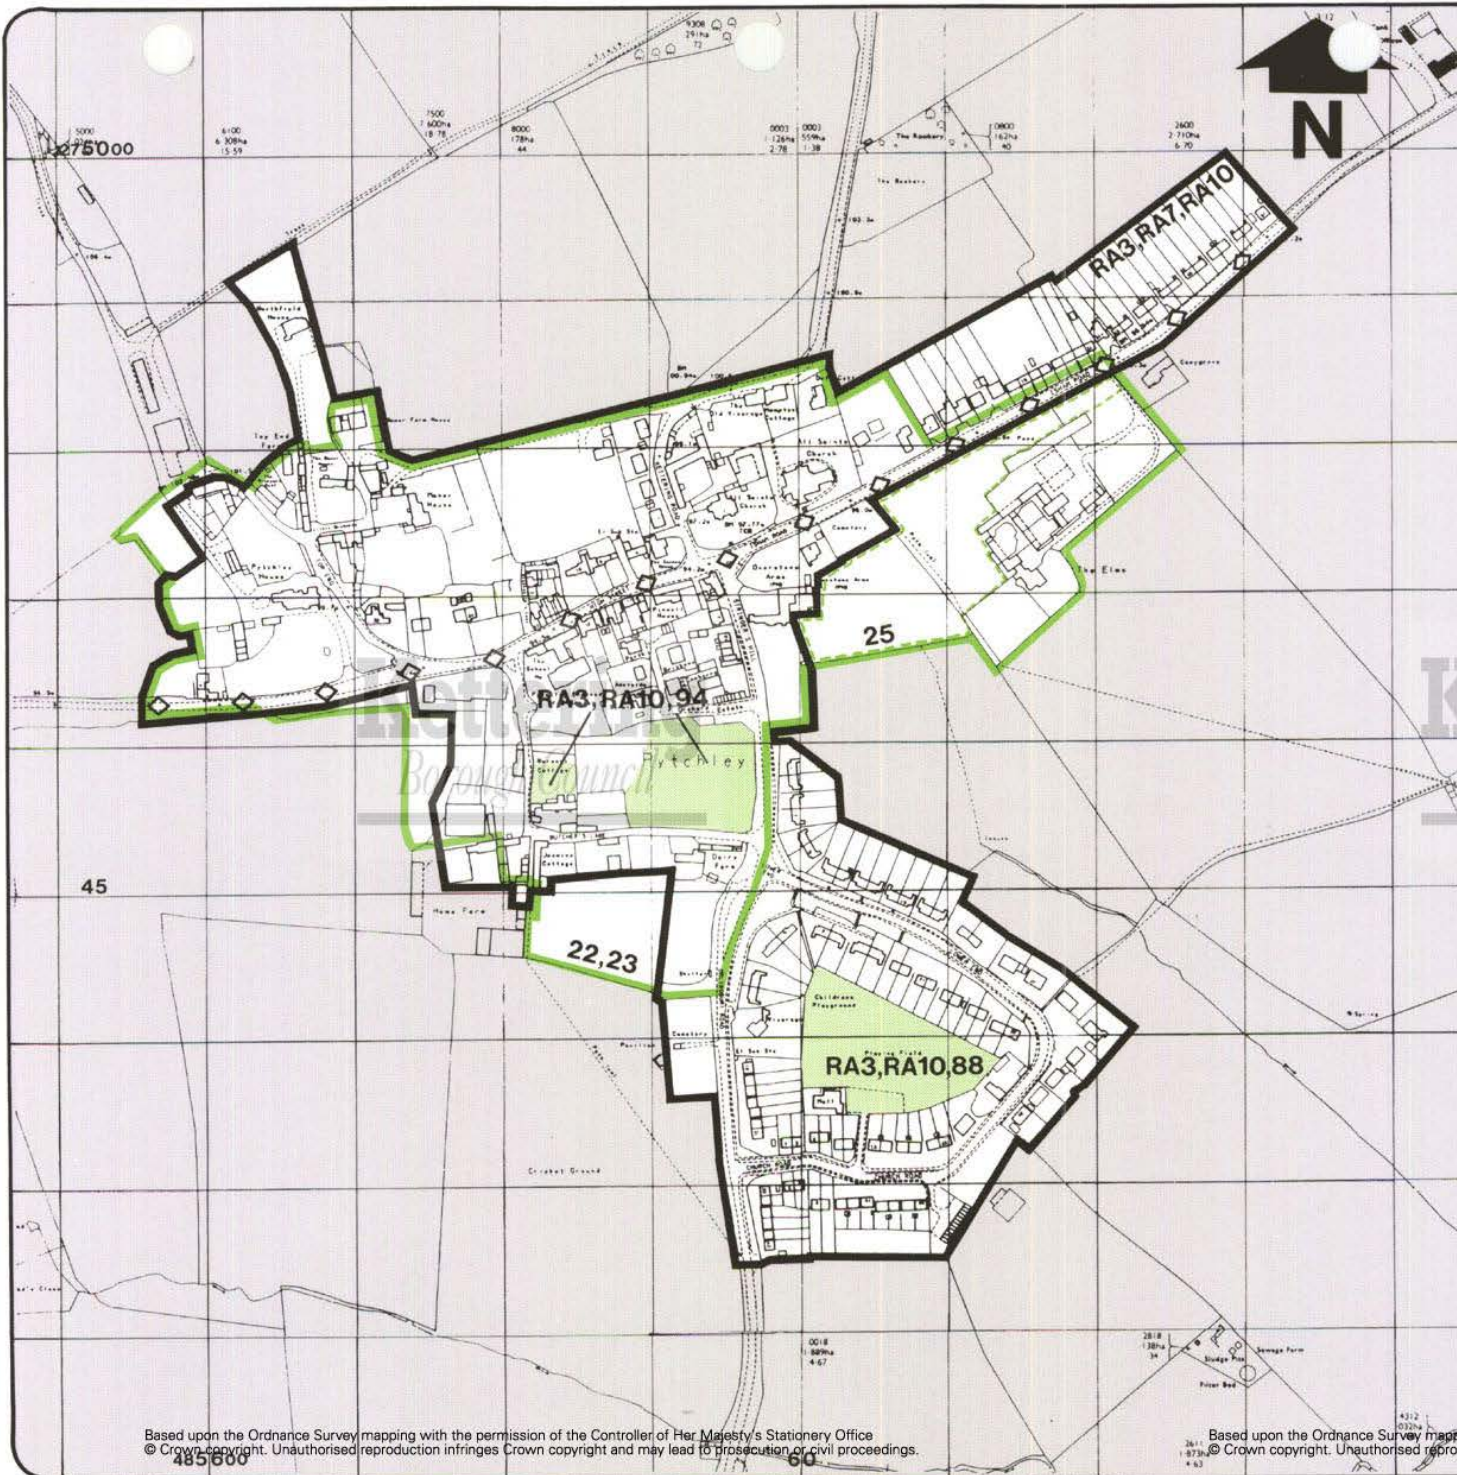

Local Plan for Kettering Borough
PYTCHELY
 Village Inset

	Policy number	Paragraph number
	RA3, RA7, RA10	15.62; 15.85-15.89; 15.95-15.96
	22, 23	3.76-3.80
	RA3, RA10, 88, 94	15.62; 15.95-15.96; 8.21-8.23; 8.43
	25	3.84-3.85
	RA15	15.110

Scale: 1:5000

Reproduced from the Ordnance Survey's map with the permission of the Controller of Her Majesty's Stationery Office, Crown copyright reserved.