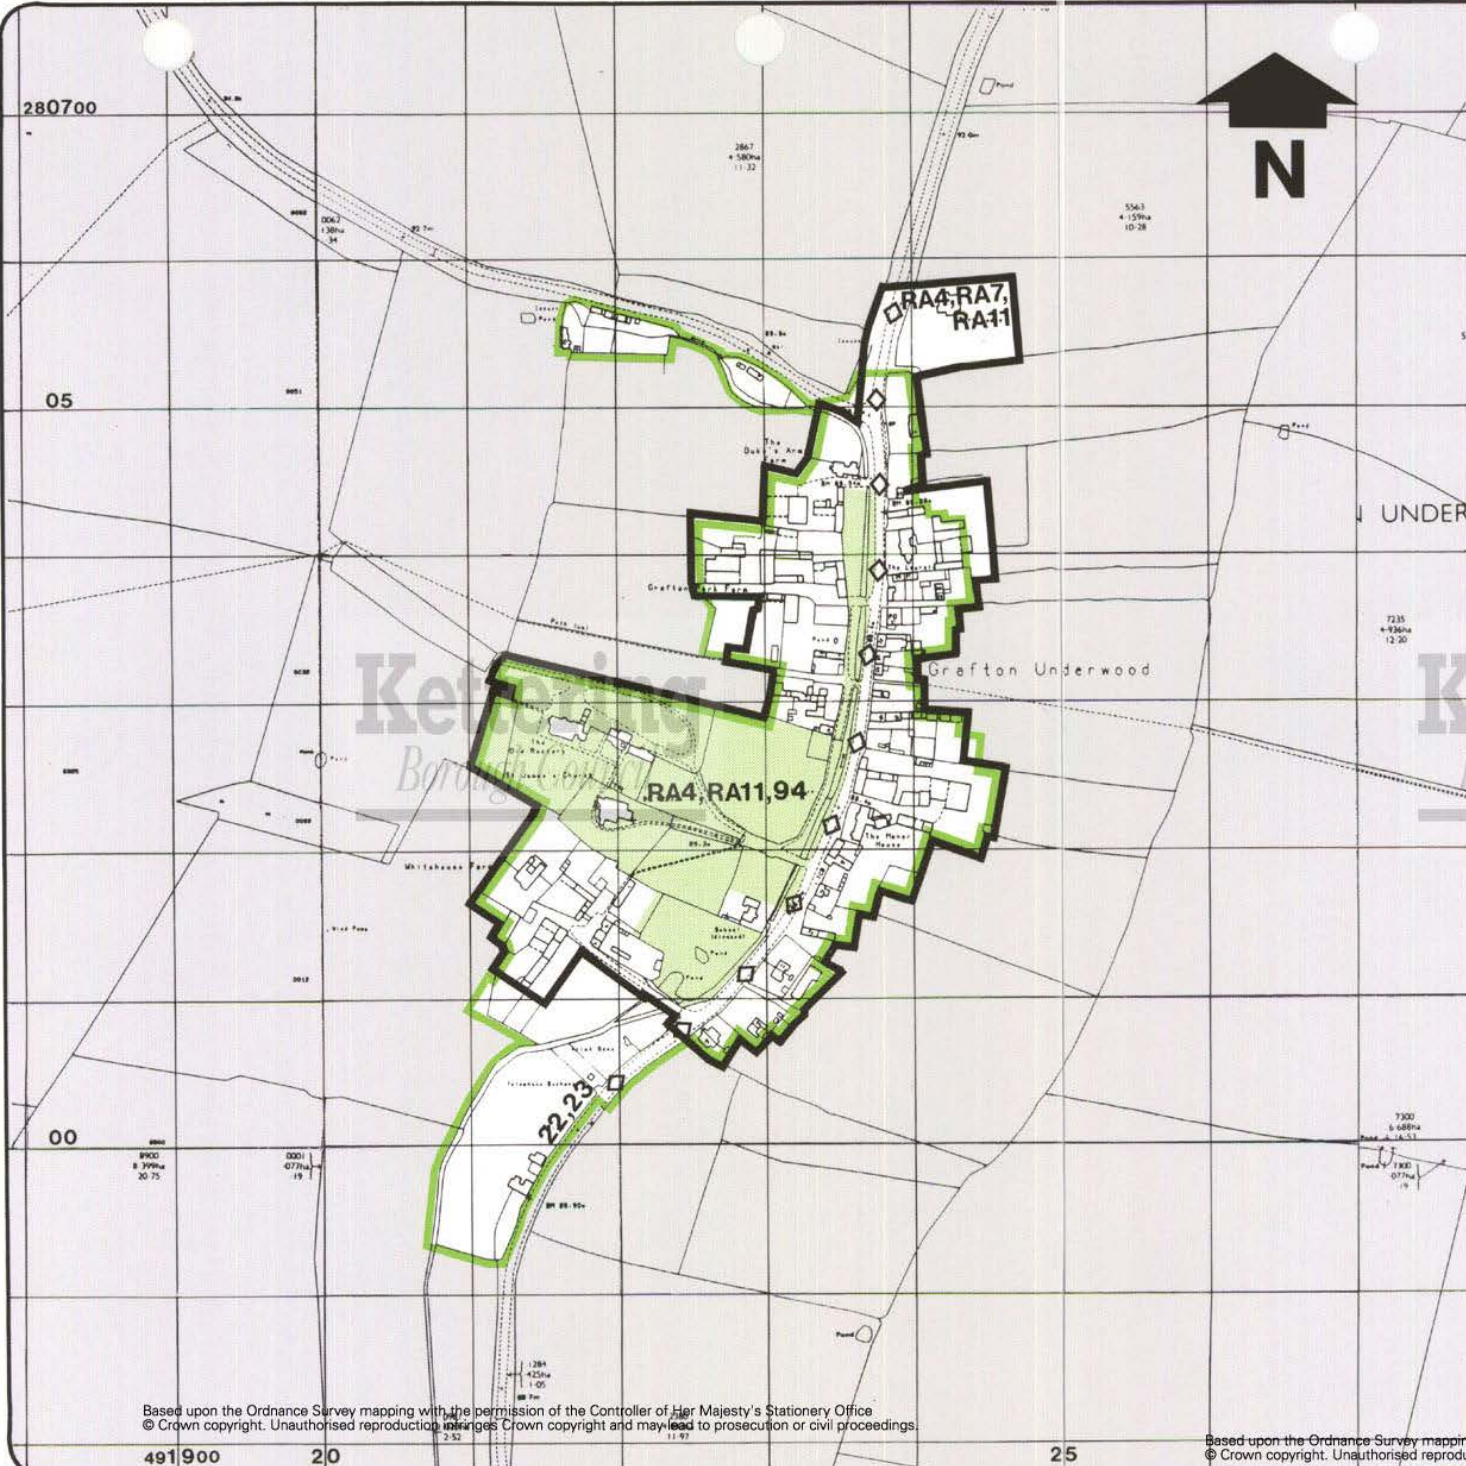

Local Plan for Kettering Borough

GRAFTON UNDERWOOD

Village Inset

	Policy number	Paragraph number
	RA4, RA7, RA11	15.63-15.67; 15.85-15.89; 15.95-15.96
	22, 23	3.76-3.80
	RA4, RA11, 94	15.63-15.67; 15.95-15.96; 8.43
	RA15	15.110

Scale: 1:5000

Reproduced from the Ordnance Survey's map with the permission of the Controller of Her Majesty's Stationery Office, Crown copyright reserved.