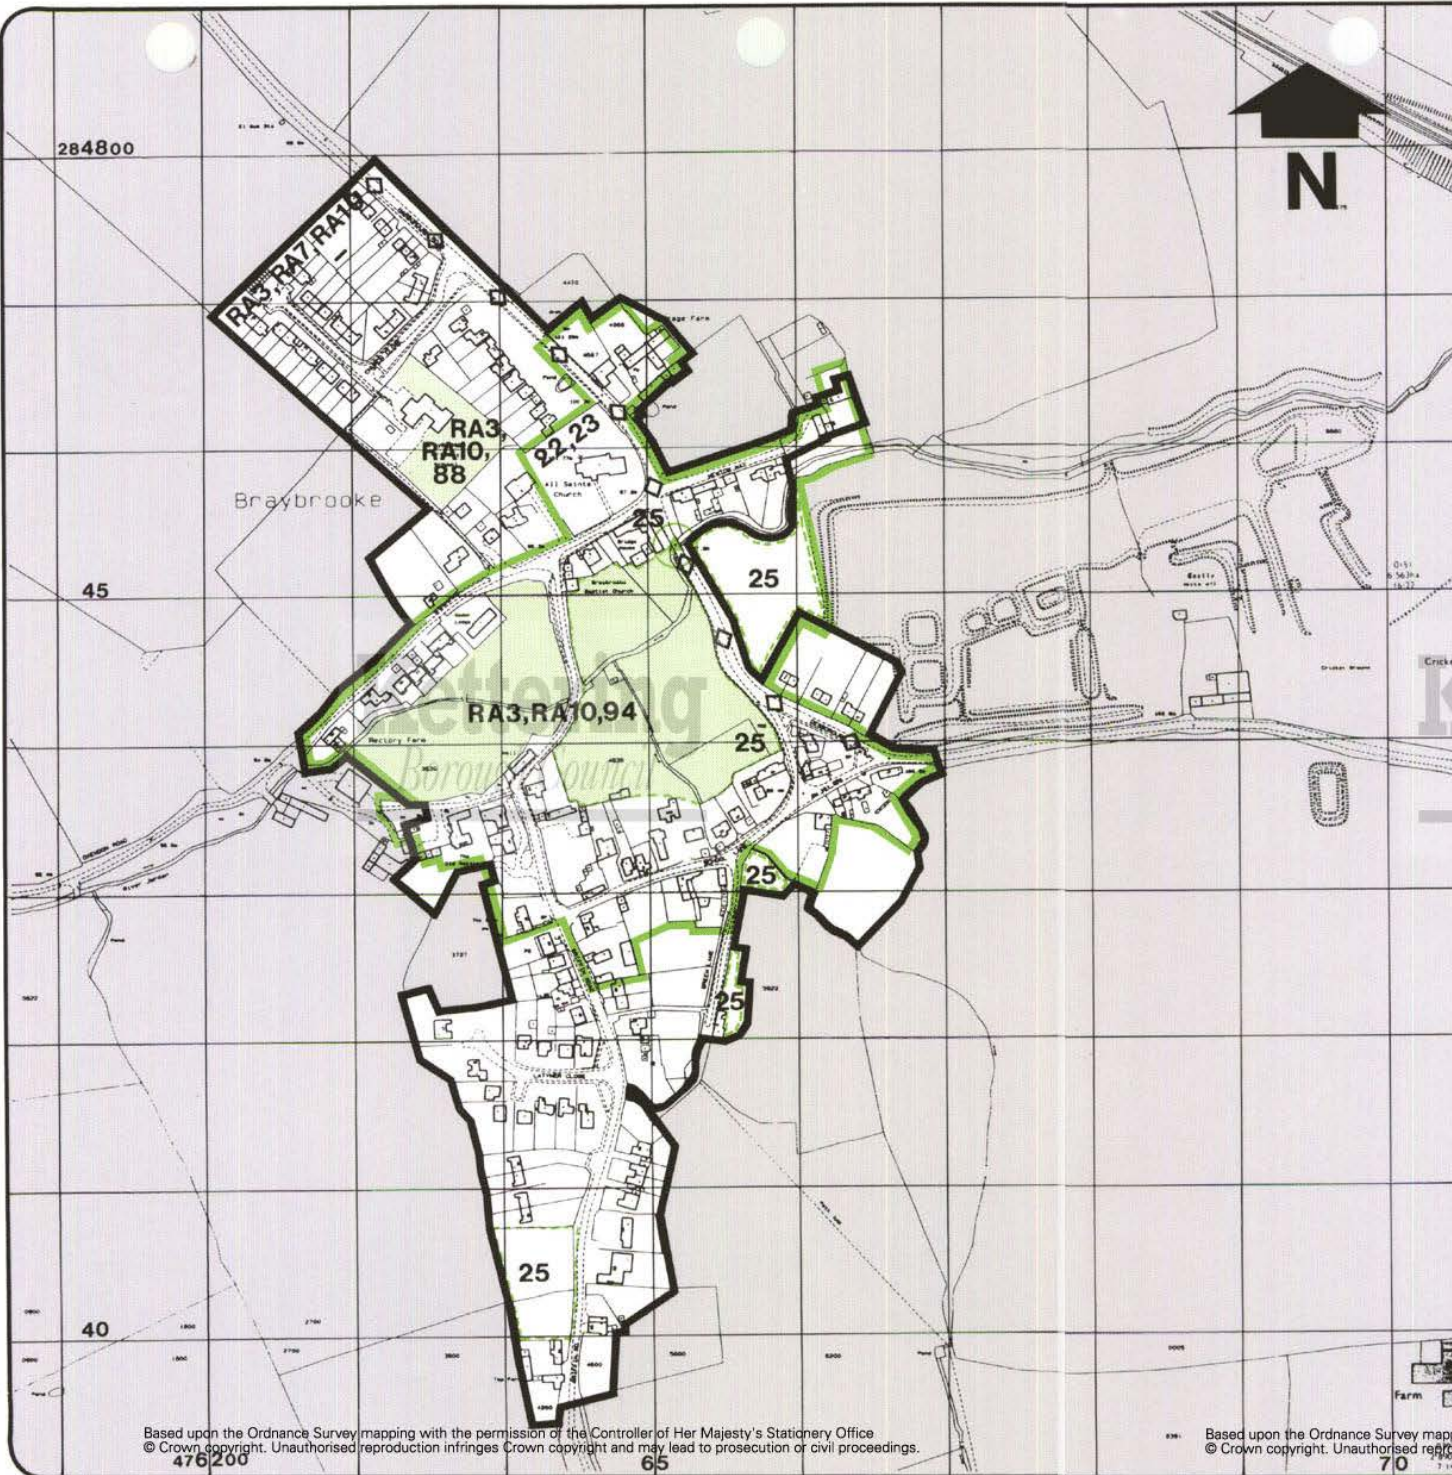

# Local Plan for Kettering Borough

## BRAYBROOKE

### Village Inset

	Policy number	Paragraph number
	RA3, RA7, RA10	15.62; 15.85-15.89; 15.95-15.96
	22, 23	3.76-3.80
	RA3, RA10, 88, 94	15.62; 15.95-15.96; 8.21-8.23; 8.43
	25	3.84-3.85
	25	3.84-3.85
	RA15	15.110

Braybrooke falls within the Special Landscape Area of Braybrooke (Policy 9.)

Scale: 1:5000

Reproduced from the Ordnance Survey's map with the permission of the Controller of Her Majesty's Stationery Office, Crown copyright reserved.