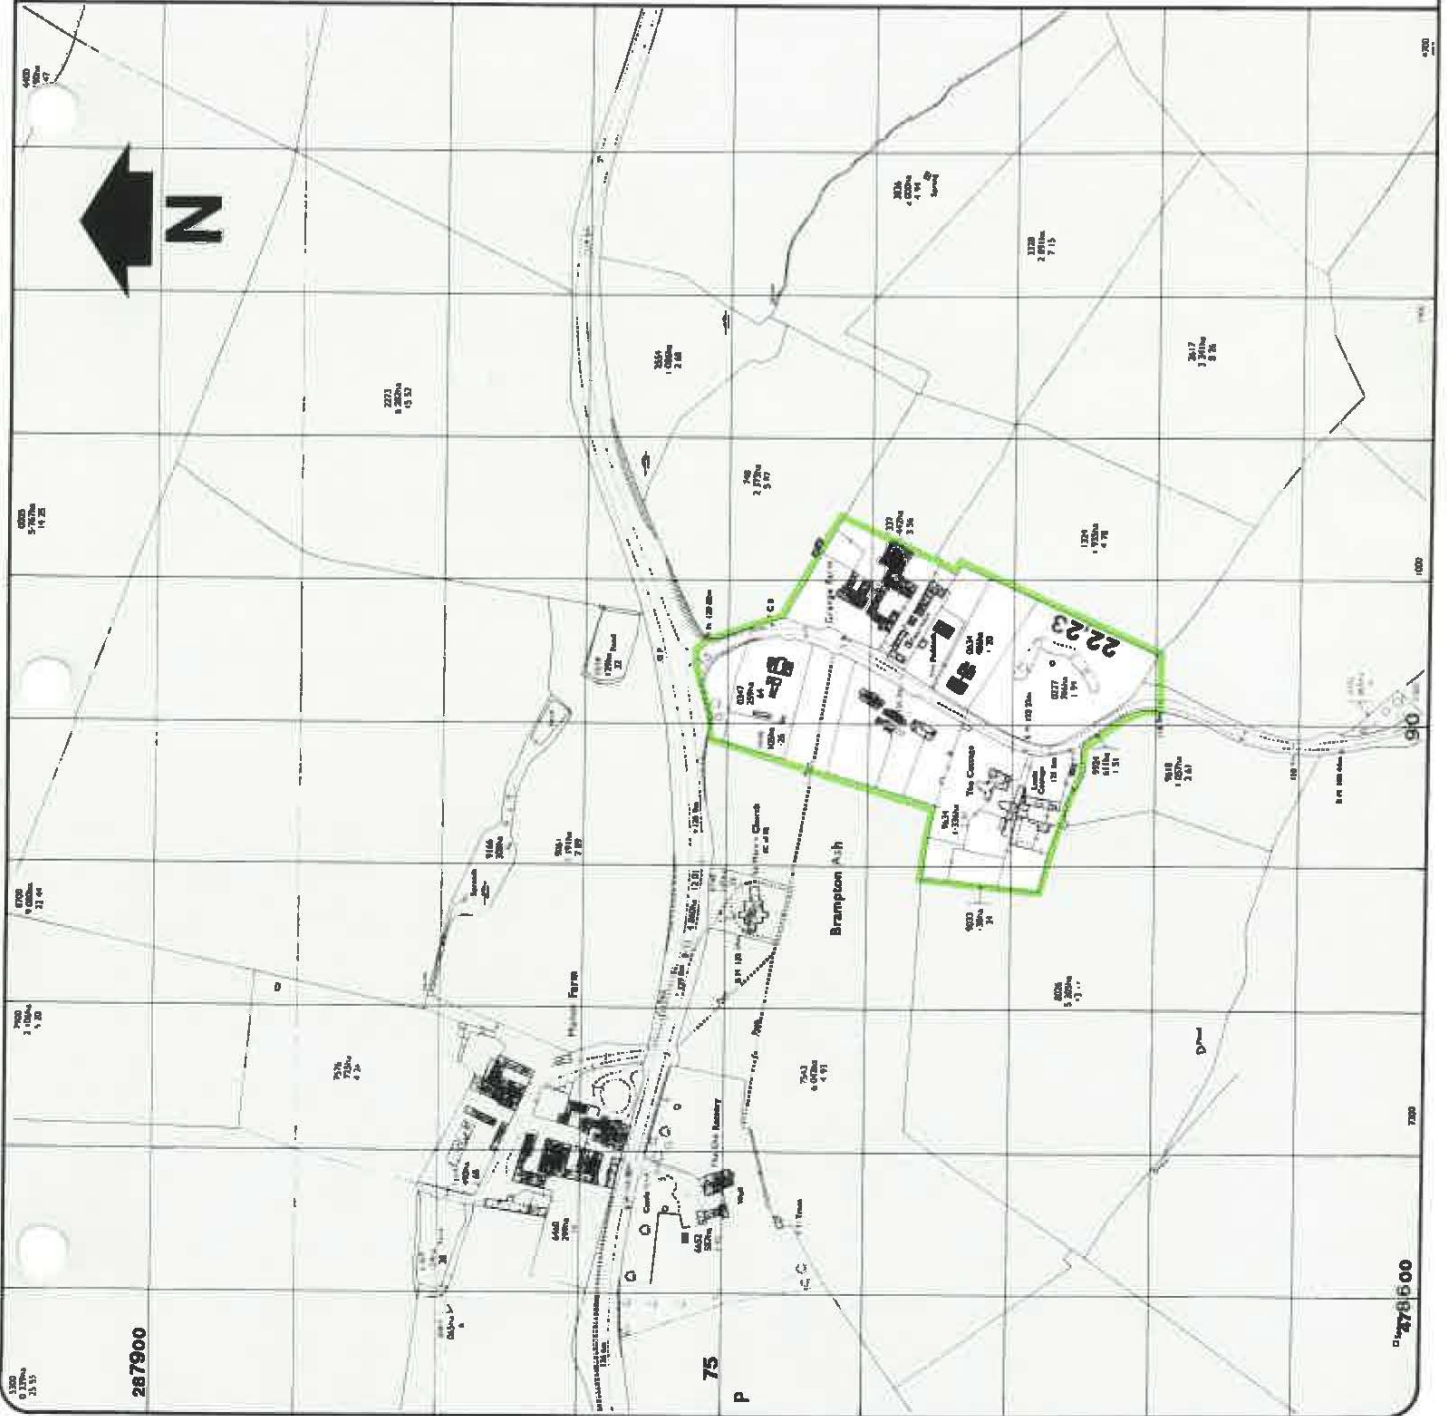

# Local Plan for Kettering Borough

## BRAMPTON ASH

### Village Inset

Conservation area boundary	Policy number	Paragraph number
	22, 23	3.76-3.80

Brampton Ash falls within the Welland Valley Special Landscape Area (Policy 9.)

Scale: 1:5000

Reproduced from the Ordnance Survey's map with the permission of the Controller of Her Majesty's Stationery Office, Crown copyright reserved.