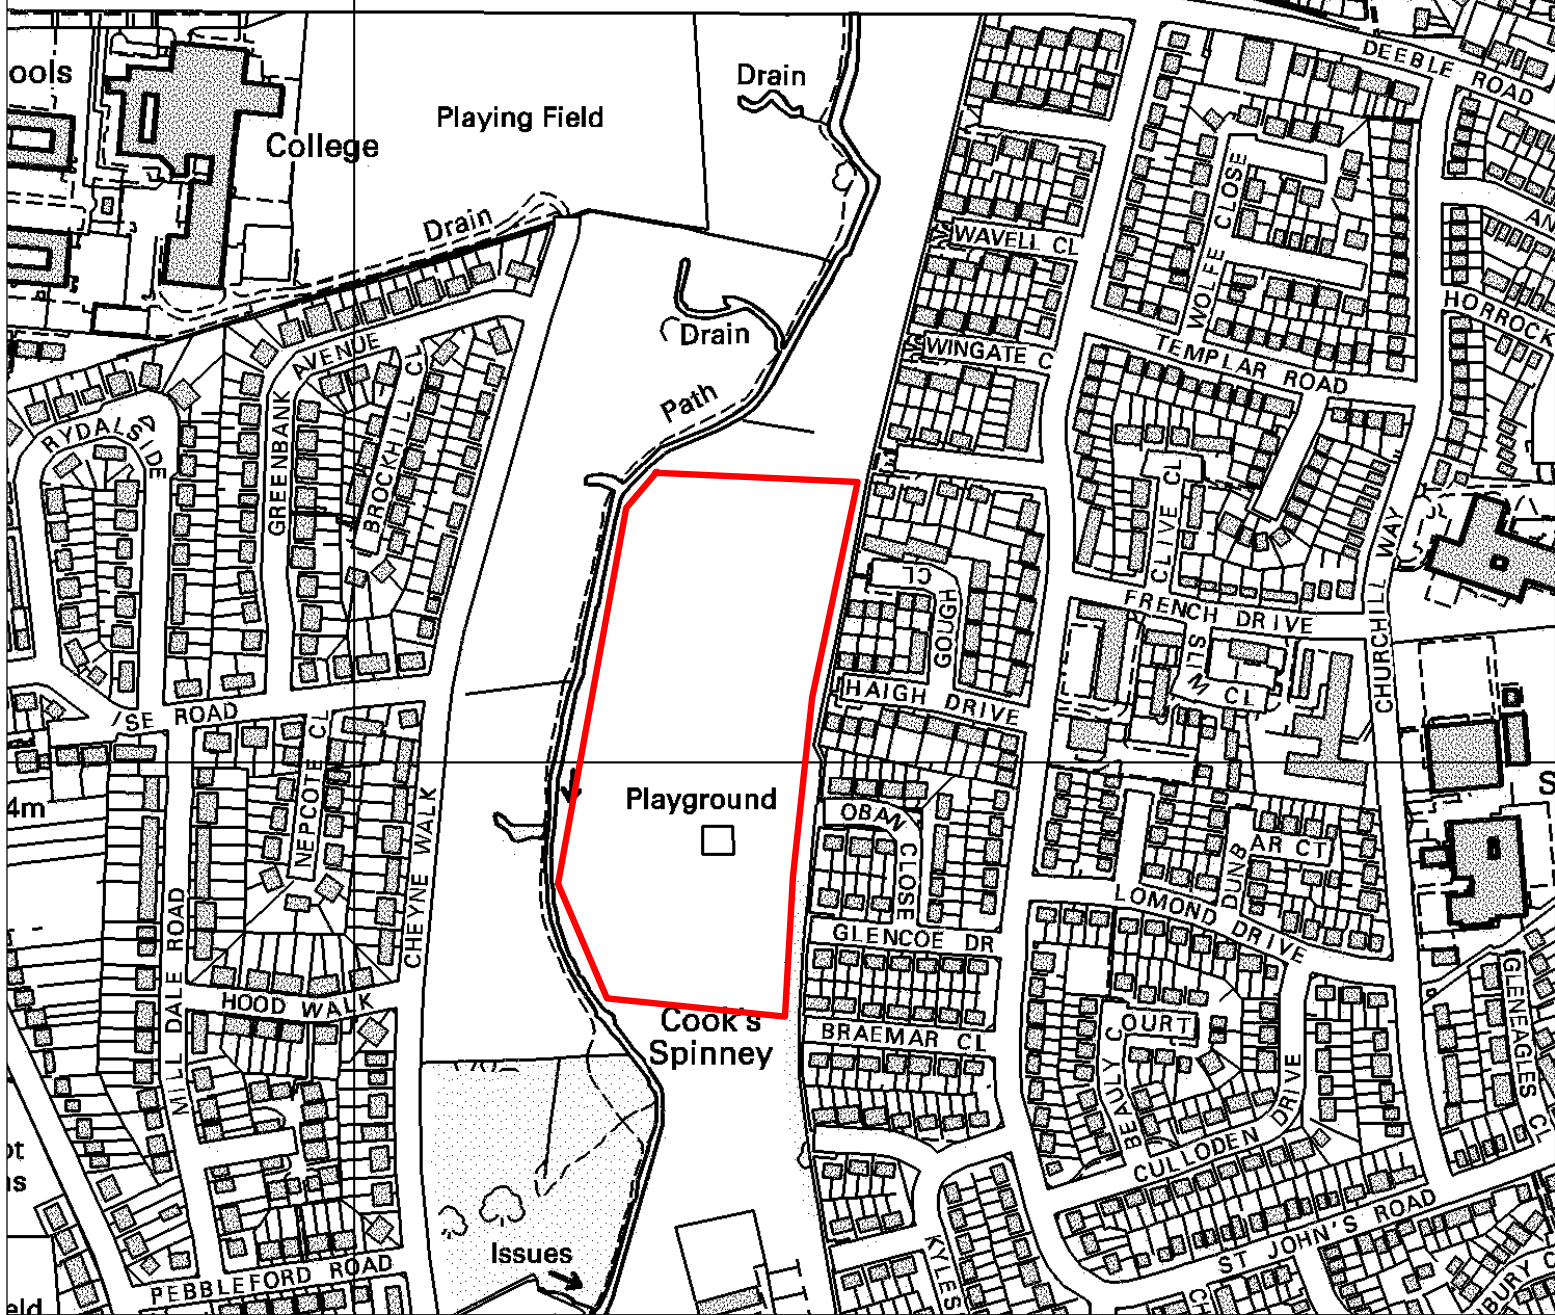

KETTERING

Title: Ise Lodge

Reproduced from the Ordnance Survey mapping with the permission of the Controller of Her Majesty's Stationery Office © Crown copyright. Unauthorised reproduction infringes Crown copyright and may lead to prosecution or civil proceedings.

100017647

Date: 12:06:09

Scale: 1:5000

Drawn by: Michael Chester

Kettering
Borough Council